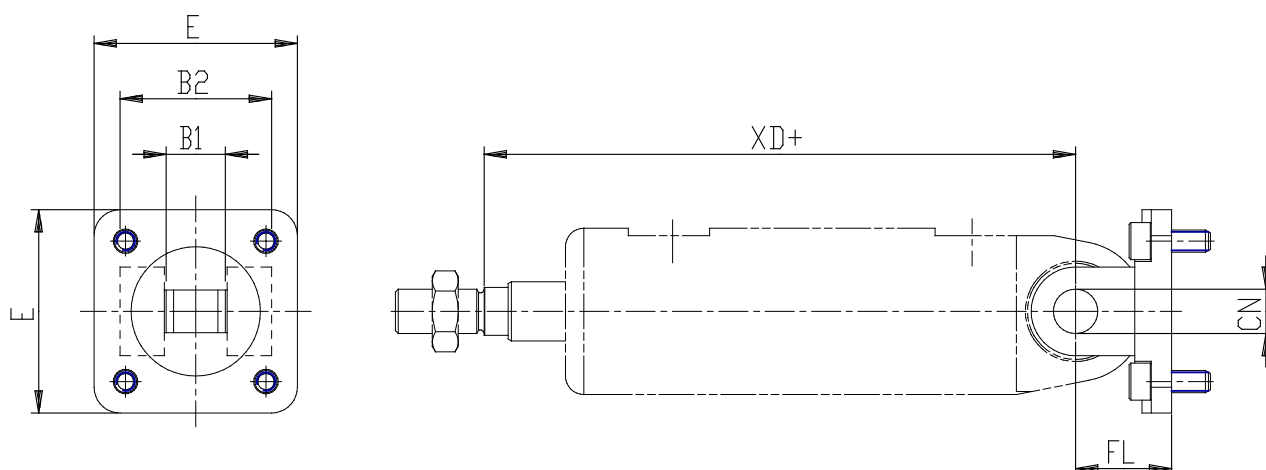

Tight rear female trunnion bracket - Mod. CR

Product code: CR-90-32

Datasheet creation date: 07/03/2025 15:52

Check the most updated document online [click here](#)

■ TECHNICAL DATA

MOD (Mod.)	CR-90-32
------------	----------

Tight rear female trunnion bracket - Mod. CR

Product code: CR-90-32

DIMENSIONS

B1 (B1 / mm)	14
B2 (B2 / mm)	34
E (E / mm)	45
CN (CN / mm)	10
FL (FL / mm)	22
XD (XD / mm)	142