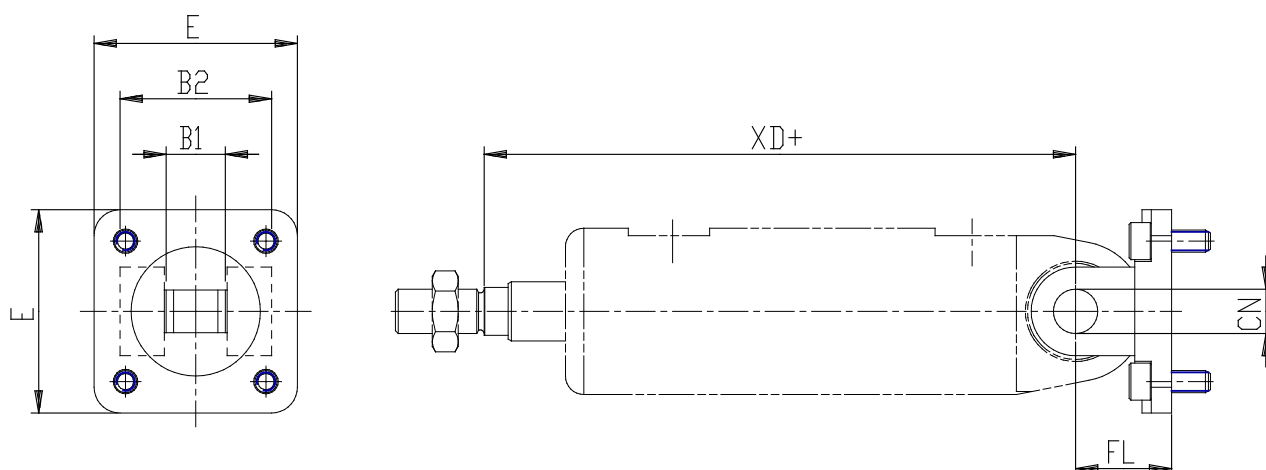

Tight rear female trunnion bracket - Mod. CR

Product code: CR-90-40

Datasheet creation date: 07/03/2025 15:52

Check the most updated document online [click here](#)

■ TECHNICAL DATA

MOD (Mod.)	CR-90-40
------------	----------

Tight rear female trunnion bracket - Mod. CR

Product code: CR-90-40

DIMENSIONS

B1 (B1 / mm)	16
B2 (B2 / mm)	40
E (E / mm)	55
CN (CN / mm)	12
FL (FL / mm)	25
XD (XD / mm)	160