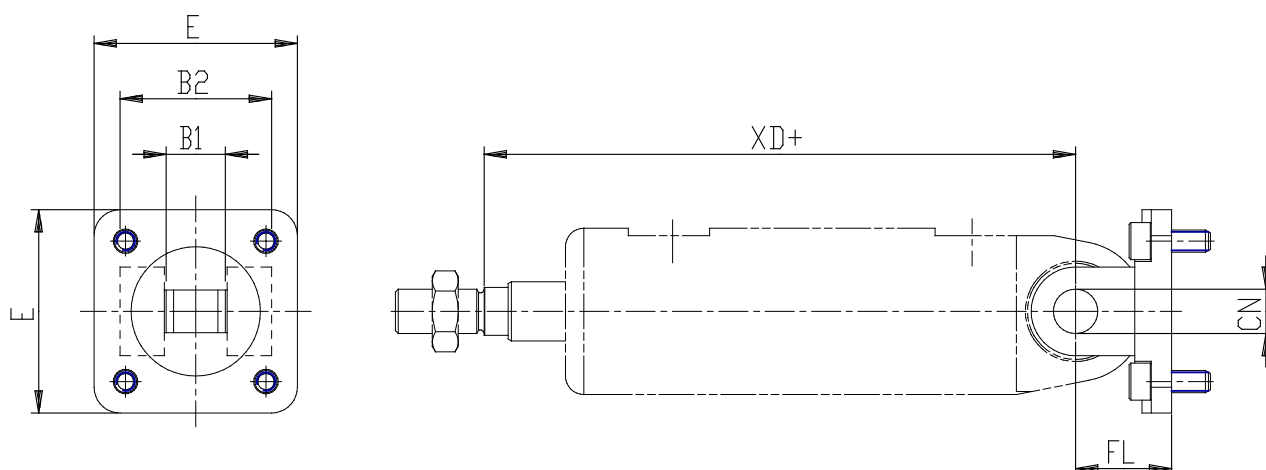

## Tight rear female trunnion bracket - Mod. CR

Product code: CR-90-50

Datasheet creation date: 07/03/2025 15:52

Check the most updated document online [click here](#)

### ■ TECHNICAL DATA

MOD (Mod.)	CR-90-50
------------	----------

## Tight rear female trunnion bracket - Mod. CR

Product code: CR-90-50

### DIMENSIONS

<b>B1 (B1 / mm)</b>	21
<b>B2 (B2 / mm)</b>	45
<b>E (E / mm)</b>	65
<b>CN (CN / mm)</b>	16
<b>FL (FL / mm)</b>	27
<b>XD (XD / mm)</b>	170