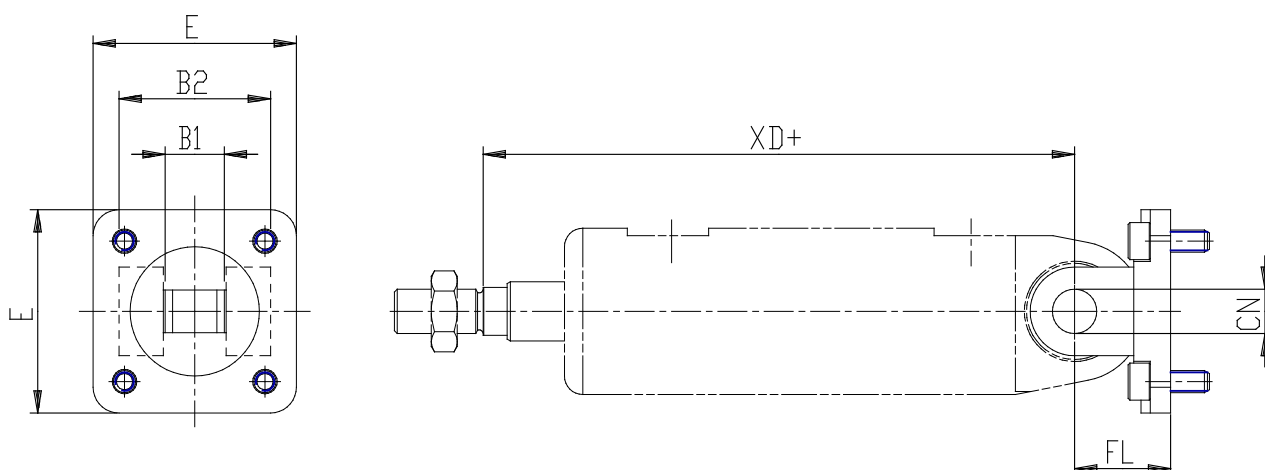

Tight rear female trunnion bracket - Mod. CR

Product code: CR-90-63

Datasheet creation date: 07/03/2025 15:52

Check the most updated document online [click here](#)

■ TECHNICAL DATA

MOD (Mod.)	CR-90-63
------------	----------

Tight rear female trunnion bracket - Mod. CR

Product code: CR-90-63

DIMENSIONS

B1 (B1 / mm)	21
B2 (B2 / mm)	51
E (E / mm)	75
CN (CN / mm)	16
FL (FL / mm)	32
XD (XD / mm)	190