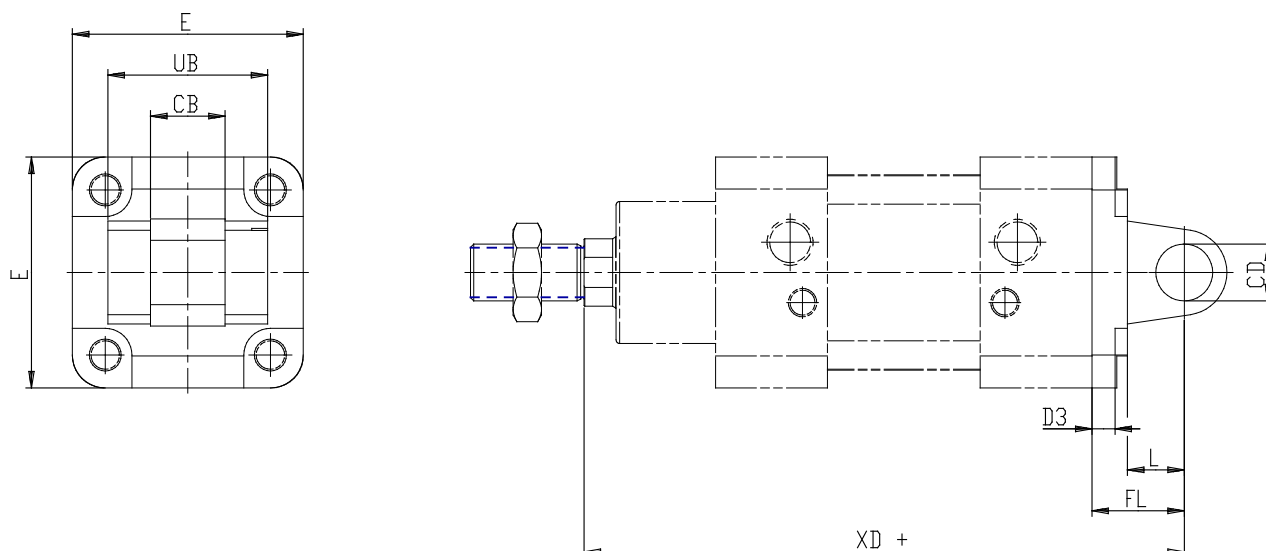

Tight rear female trunnion bracket - Mod. CR

Product code: CR-90-80

Datasheet creation date: 07/03/2025 15:52

Check the most updated document online [click here](#)

■ TECHNICAL DATA

Mod.	CR-90-80
------	----------

Tight rear female trunnion bracket - Mod. CR

Product code: CR-90-80

DIMENSIONS

CB (mm)	25
CD (mm)	20
E (mm)	95
FL (mm)	36
L (mm)	22
UB (mm)	65
XD (mm)	210
D3 (mm)	10.0