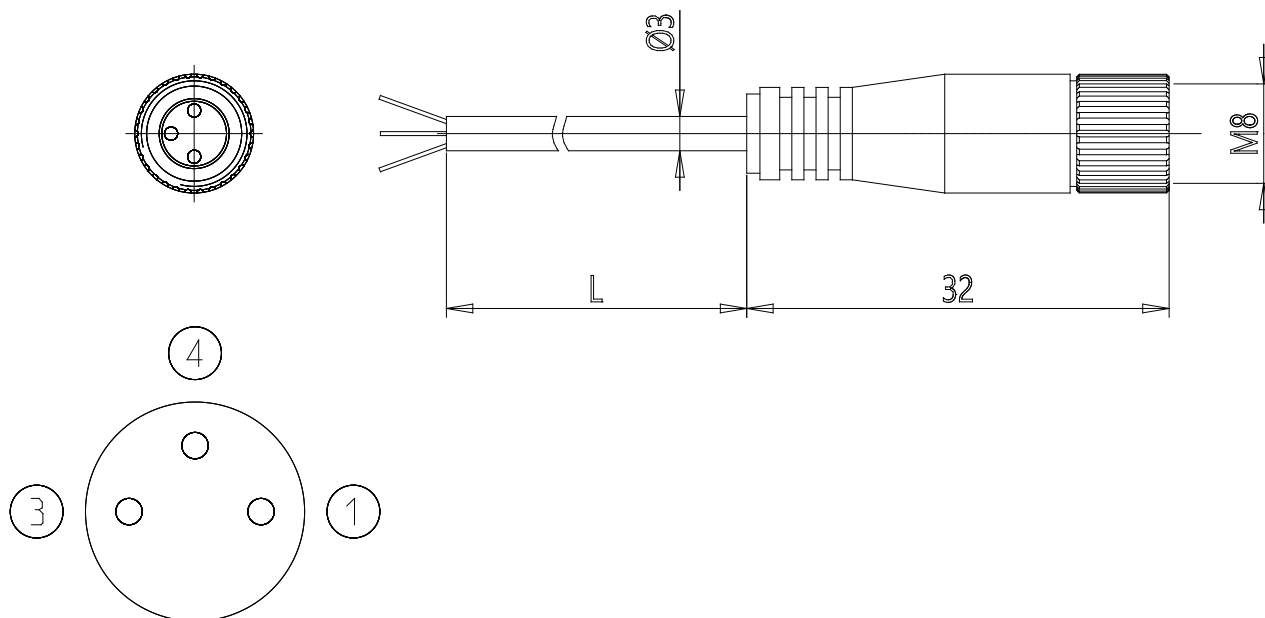

Connector - Mod. CS

Product code: CS-10

Datasheet creation date: 07/03/2025 14:30

Check the most updated document online [click here](#)

TECHNICAL DATA

| | |
|------|-------|
| Mod. | CS-10 |
|------|-------|

Connector - Mod. CS

Product code: CS-10

DIMENSIONS

| | |
|-------------|----|
| Lenght (mt) | 10 |
|-------------|----|