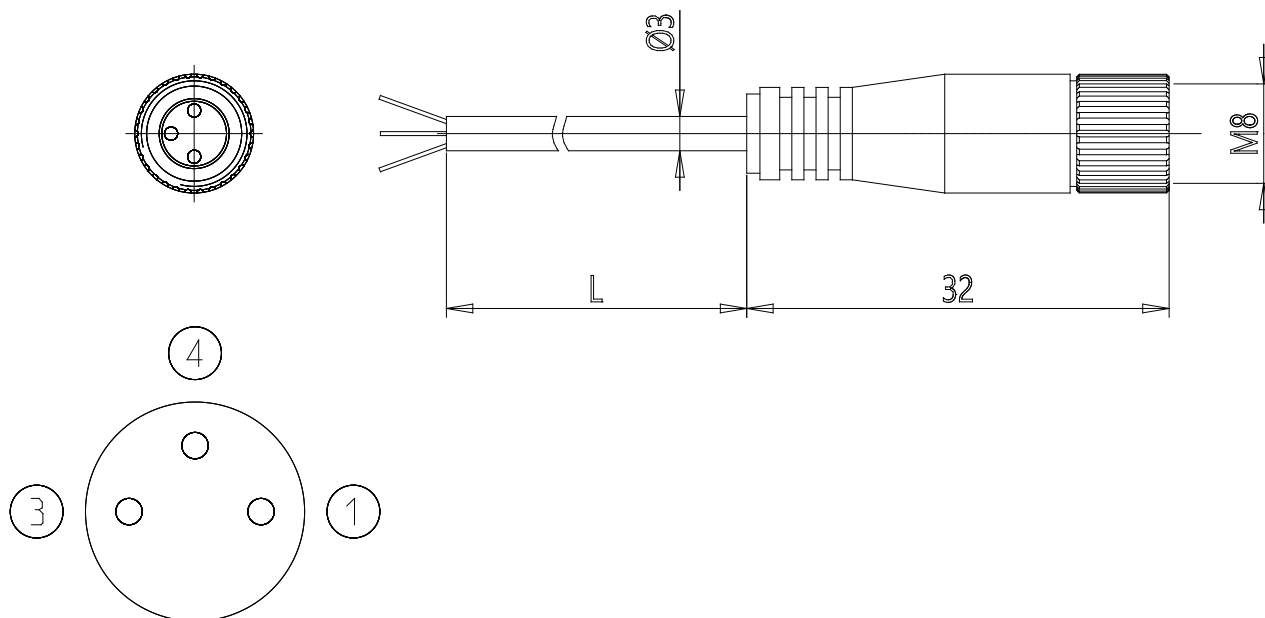

## Connector - Mod. CS

Product code: CS-5

Datasheet creation date: 07/03/2025 14:30

Check the most updated document online [click here](#)

## Connector - Mod. CS

Product code: CS-5

### **DIMENSIONS**

Lenght (mt)	5
-------------	---