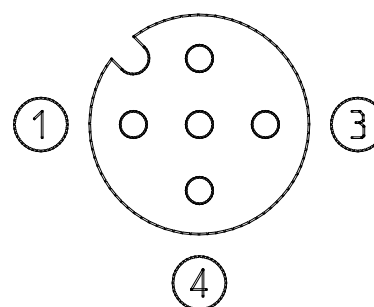

## - Adapter cable, M8 3-pin male - M12 4-pin female

Product code: CS-AG03HB-C250

Datasheet creation date: 07/03/2025 16:11

Check the most updated document online [click here](#)

### TECHNICAL DATA

<b>Mod.</b>	CS-AG03HB-C250
<b>Description</b>	3-pin cable 24 AWG, high flexibility
<b>Max voltage</b>	50V AC /60V DC
<b>Max current</b>	3A
<b>Nr conn. wires</b>	3
<b>Connection</b>	M8 3-pin male - M12 4-pin fem.
<b>Outer sheath</b>	Pur. black

## - Adapter cable, M8 3-pin male - M12 4-pin female

Product code: CS-AG03HB-C250

### **DIMENSIONS**

L [ cable length ] (mt)	2.5
-------------------------	-----