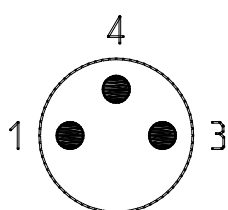

## - Adapter cable, M8 3-pin male - M12 4-pin female

Product code: CS-AG03HB-C250

Datasheet creation date: 07/03/2025 16:11

Check the most updated document online [click here](#)

### TECHNICAL DATA

<b>Mod.</b>	CS-AG03HB-C250
<b>Description</b>	3-pin cable 24 AWG, high flexibility
<b>Max voltage</b>	50V AC /60V DC
<b>Max current</b>	3A
<b>Nr conn. wires</b>	3
<b>Connection</b>	M8 3-pin male - M12 4-pin fem.
<b>Outer sheath</b>	Pur. black

### **DIMENSIONS**

L [ cable length ] (mt)	2.5
-------------------------	-----