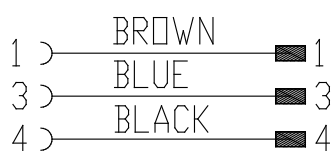

## - Adapter cable, M8 3-pin male - M12 4-pin female

Product code: CS-AG03HB-C250

Datasheet creation date: 07/03/2025 16:11

Check the most updated document online [click here](#)

### TECHNICAL DATA

<b>Mod.</b>	CS-AG03HB-C250
<b>Description</b>	3-pin cable 24 AWG, high flexibility
<b>Max voltage</b>	50V AC /60V DC
<b>Max current</b>	3A
<b>Nr conn. wires</b>	3
<b>Connection</b>	M8 3-pin male - M12 4-pin fem.
<b>Outer sheath</b>	Pur. black

### **DIMENSIONS**

L [ cable length ] (mt)	2.5
-------------------------	-----