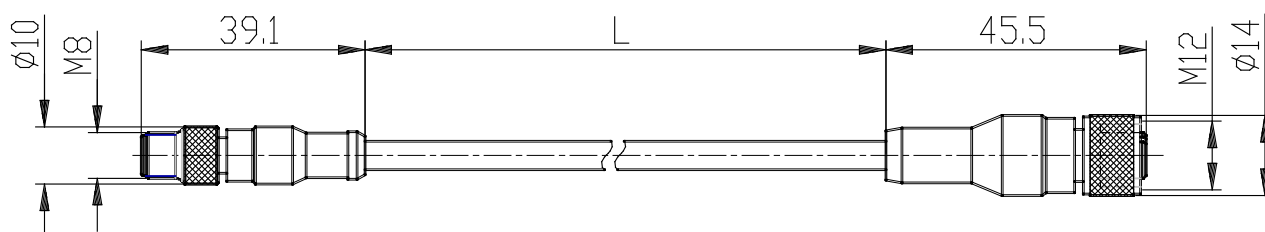

## - Adapter cable, M8 3-pin male - M12 4-pin female

Product code: CS-AG03HB-C250

Datasheet creation date: 07/03/2025 16:11

Check the most updated document online [click here](#)

### TECHNICAL DATA

<b>Mod.</b>	CS-AG03HB-C250
<b>Description</b>	3-pin cable 24 AWG, high flexibility
<b>Max voltage</b>	50V AC /60V DC
<b>Max current</b>	3A
<b>Nr conn. wires</b>	3
<b>Connection</b>	M8 3-pin male - M12 4-pin fem.
<b>Outer sheath</b>	Pur. black

## - Adapter cable, M8 3-pin male - M12 4-pin female

Product code: CS-AG03HB-C250

### **DIMENSIONS**

L [ cable length ] (mt)	2.5
-------------------------	-----