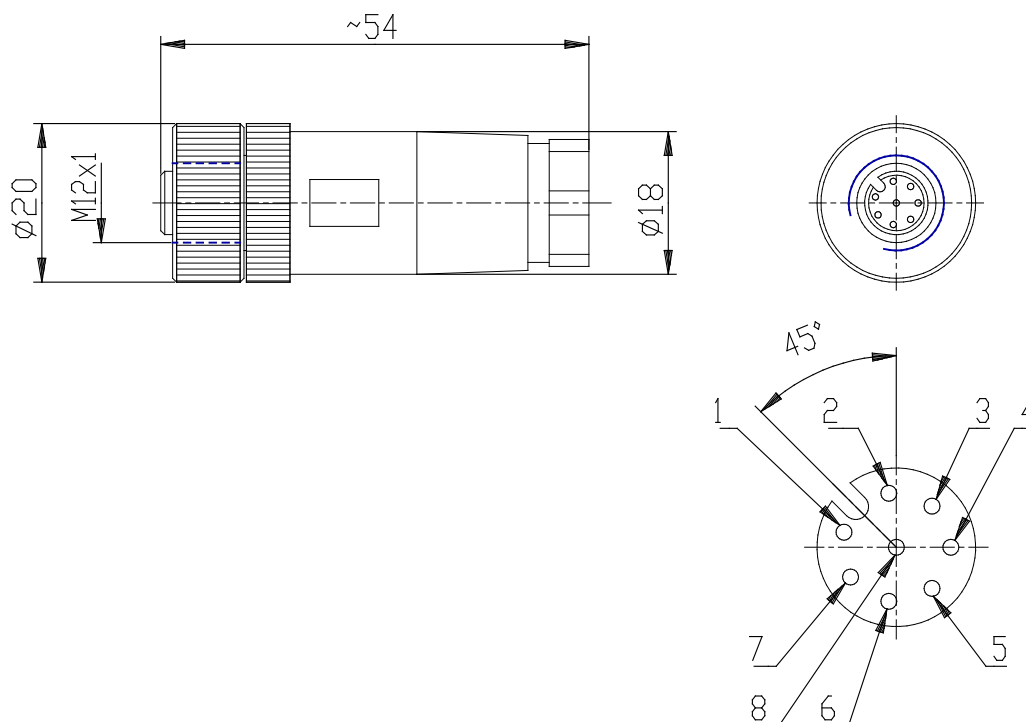

- Straight female connector M12 8 poles

Product code: CS-LF08HC

Datasheet creation date: 10/03/2025 10:54

Check the most updated document online [click here](#)

TECHNICAL DATA

Mod.	CS-LF08HC
------	-----------

- Straight female connector M12 8 poles

Product code: CS-LF08HC

■ DIMENSIONS

Mod.	CS-LF08HC
------	-----------