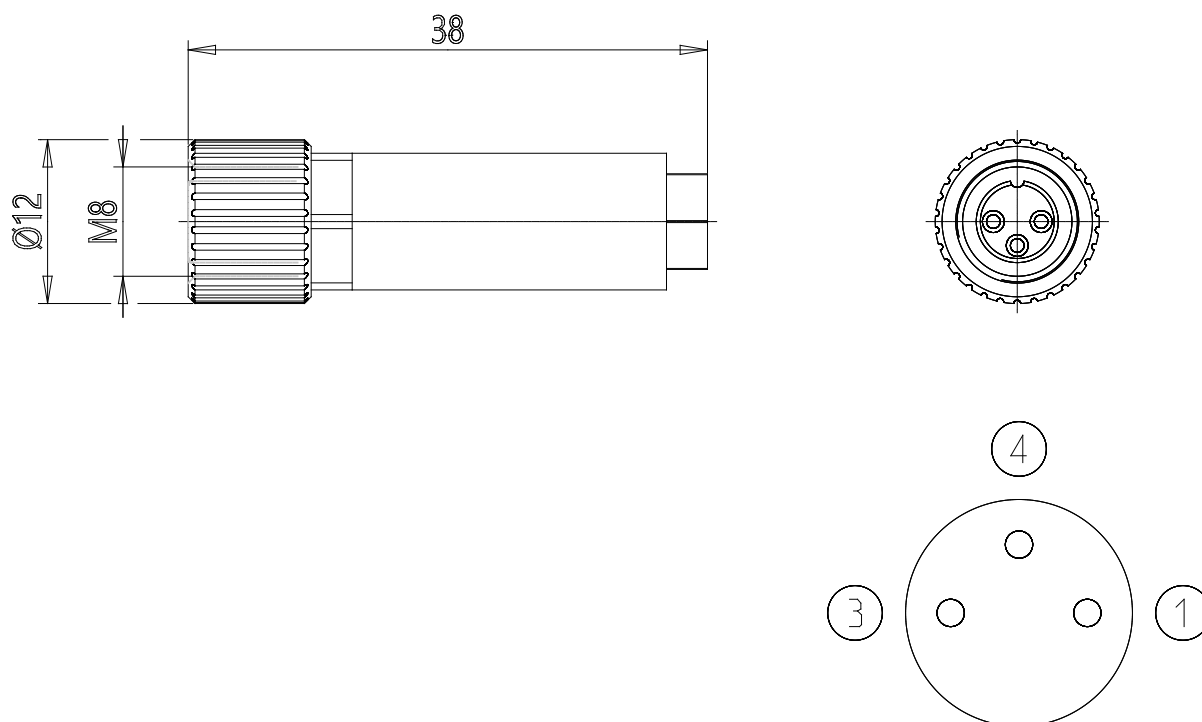

Cable with M8 4-pole male connectors, straight - Mod. CS-LM04HB-D500

Product code: CS-LM04HB-D500

Datasheet creation date: 07/03/2025 14:31

Check the most updated document online [click here](#)

TECHNICAL DATA

Mod.	CS-LM04HB-D500
------	----------------

Cable with M8 4-pole male connectors, straight - Mod. CS-LM04HB-D500

Product code: CS-LM04HB-D500

DIMENSIONS

Description	moulded cable
Type of connector	Straight
Type of connection (mm)	M8 4 pin male