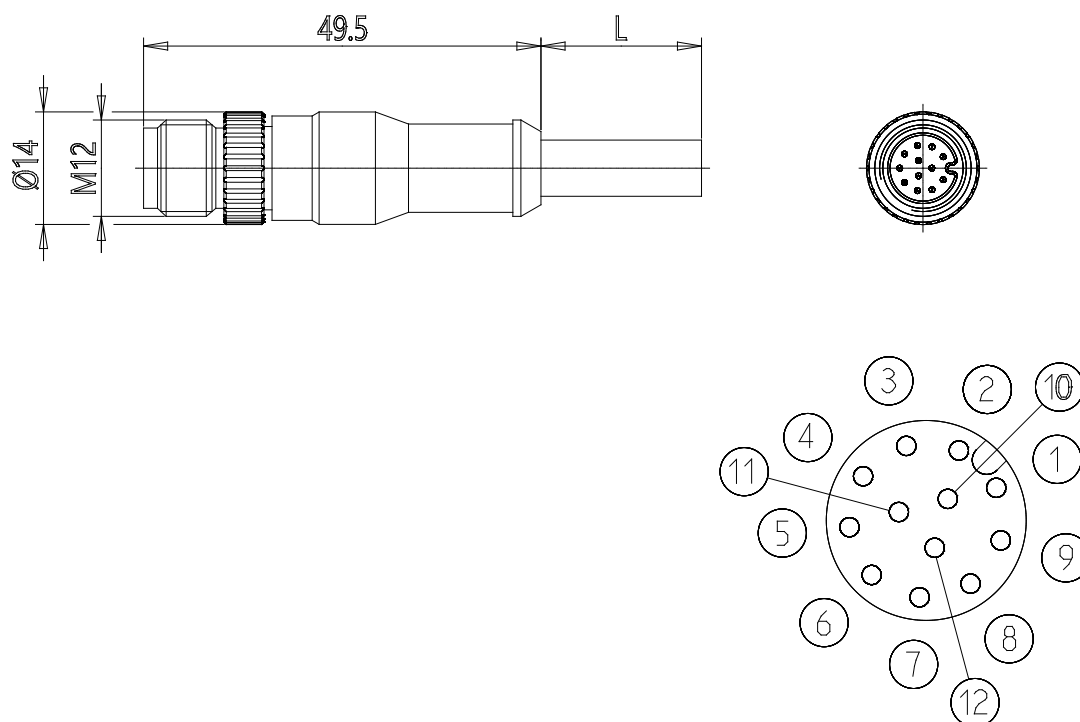

Cable with M12, 12-pin male connector, straight - Mod. CS-LM12HC-D500

Product code: CS-LM12HC-D500

Datasheet creation date: 07/03/2025 14:31

Check the most updated document online [click here](#)

TECHNICAL DATA

Mod.	CS-LM12HC-D500
Description	moulded cable
Type of	Straight
Type of connection	M12 12 poli maschio

Cable with M12, 12-pin male connector, straight - Mod. CS-LM12HC-D500

Product code: CS-LM12HC-D500

DIMENSIONS

Mod.	CS-LM12HC-D500
Description	moulded cable
Type of	Straight
Type of connection	M12 12 poli maschio