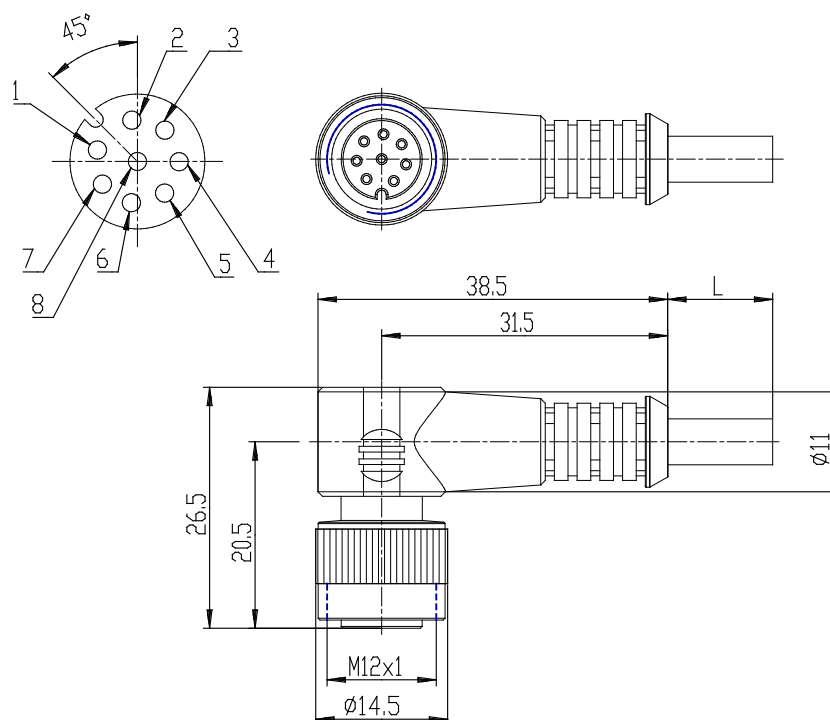

Cable with angular (90°) female connector M12 8 poles - Mod. CS-LR08HB

Product code: CS-LR08HB-C200

Datasheet creation date: 20/05/2026 06:52

Check the most updated document online [click here](#)

TECHNICAL DATA

Mod.	CS-LR08HB-C200
CABLE (m)	2

Cable with angular (90°) female connector M12 8 poles - Mod. CS-LR08HB

Product code: CS-LR08HB-C200

DIMENSIONS

Mod.	CS-LR08HB-C200
CABLE (m)	2