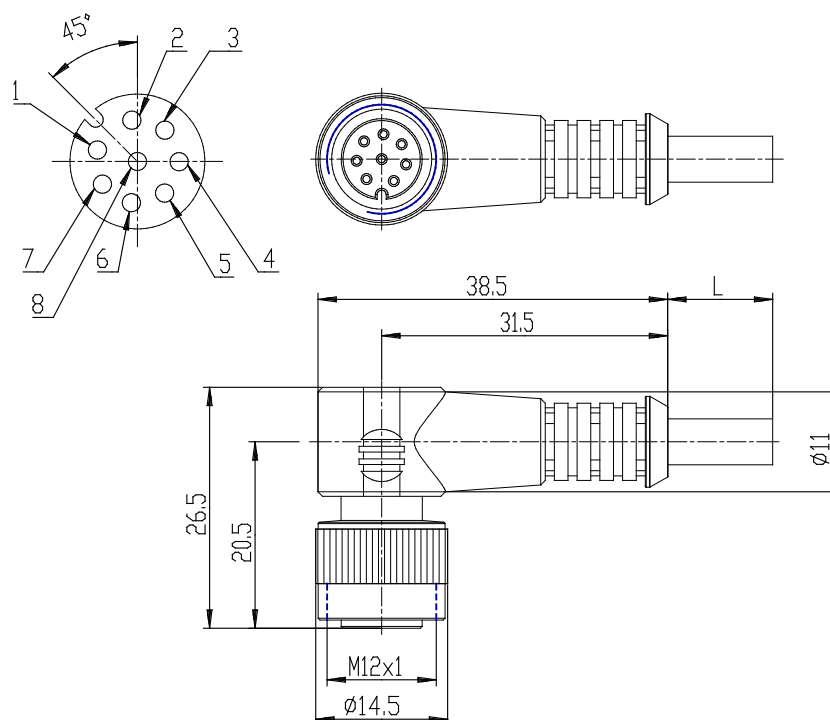

Cable with angular (90°) female connector M12 8 poles - Mod. CS-LR08HB

Product code: CS-LR08HB-C500

Datasheet creation date: 20/05/2026 06:52

Check the most updated document online [click here](#)

TECHNICAL DATA

Mod.	CS-LR08HB-C500
CABLE (m)	5

Cable with angular (90°) female connector M12 8 poles - Mod. CS-LR08HB

Product code: CS-LR08HB-C500

DIMENSIONS

Mod.	CS-LR08HB-C500
CABLE (m)	5