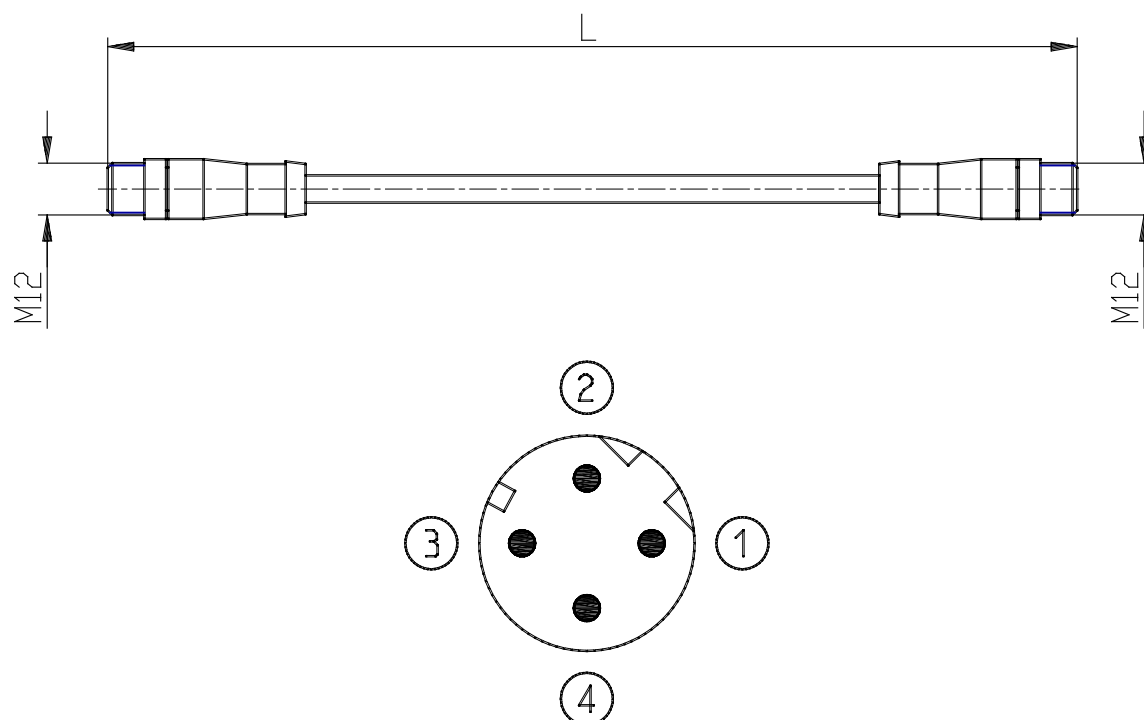

Cables with straight connectors. - Mod. CS-SB04HB

Product code: CS-SB04HB-D500

Datasheet creation date: 07/03/2025 16:11

Check the most updated document online [click here](#)

TECHNICAL DATA

	CS-SB04HB-D500
--	----------------

Cables with straight connectors. - Mod. CS-SB04HB

Product code: CS-SB04HB-D500

DIMENSIONS

	2xM12 4 POLI MASCHIO
(mt)	5.000