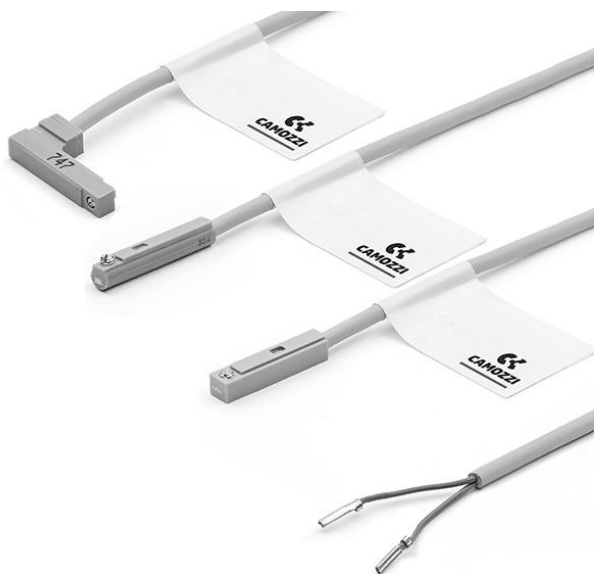

Magnetic proximity switches - Series CST-CSV-CSH

Product code: CSB-H-220

Datasheet creation date: 10/03/2025 10:46

Check the most updated document online [click here](#)

TECHNICAL DATA

Mod.	CSB-H-220
------	-----------

Magnetic proximity switches - Series CST-CSV-CSH

Product code: CSB-H-220

DIMENSIONS

Mod.	CSB-H-220
------	-----------