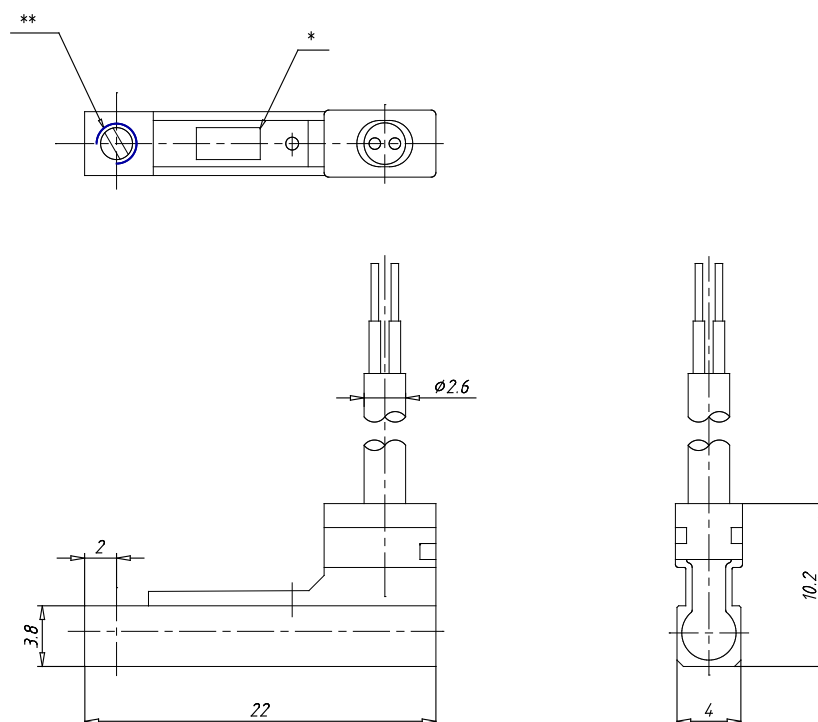

Magnetic proximity switches - Series CST-CSV-CSH

Product code: CSB-H-220

Datasheet creation date: 10/03/2025 10:46

Check the most updated document online [click here](#)

TECHNICAL DATA

Mod.	CSB-H-220
------	-----------

Magnetic proximity switches - Series CST-CSV-CSH

Product code: CSB-H-220

DIMENSIONS

Mod.	CSB-H-220
------	-----------