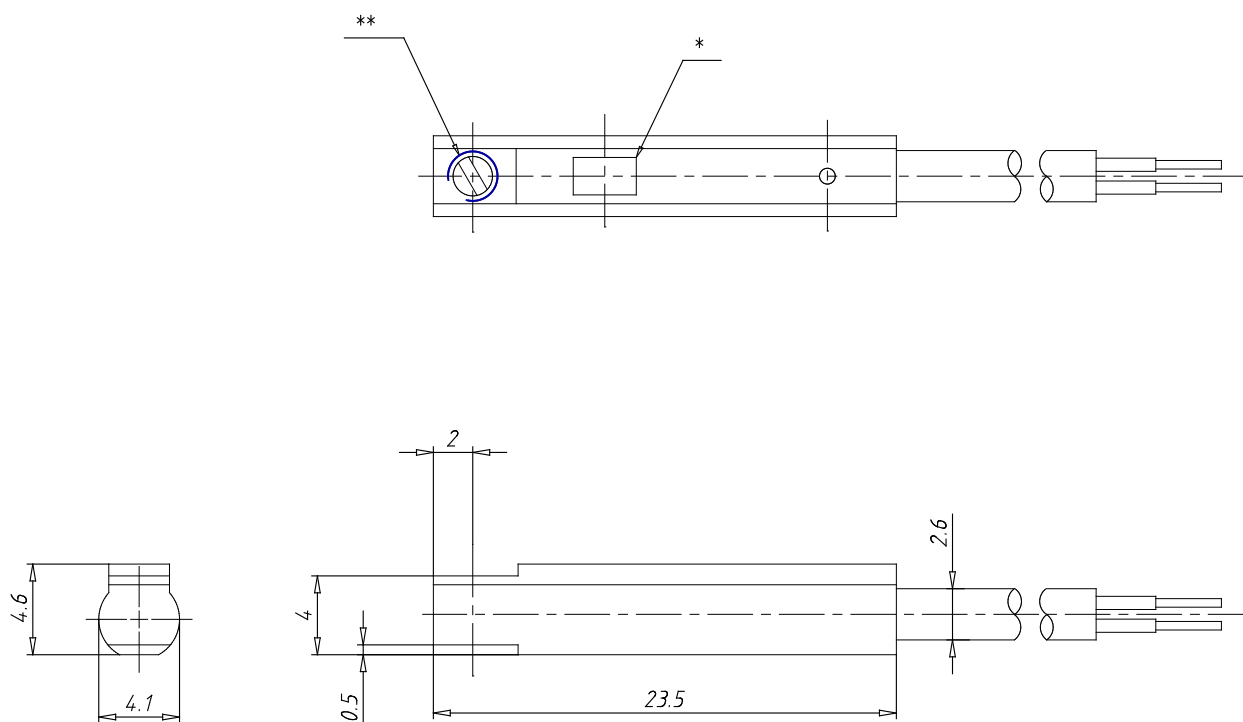

Magnetic proximity switches - Series CST-CSV-CSH

Product code: CSC-D-220

Datasheet creation date: 10/03/2025 10:46

Check the most updated document online [click here](#)

TECHNICAL DATA

Mod.	CSC-D-220
------	-----------

Magnetic proximity switches - Series CST-CSV-CSH

Product code: CSC-D-220

DIMENSIONS

Mod.	CSC-D-220
-------------	-----------