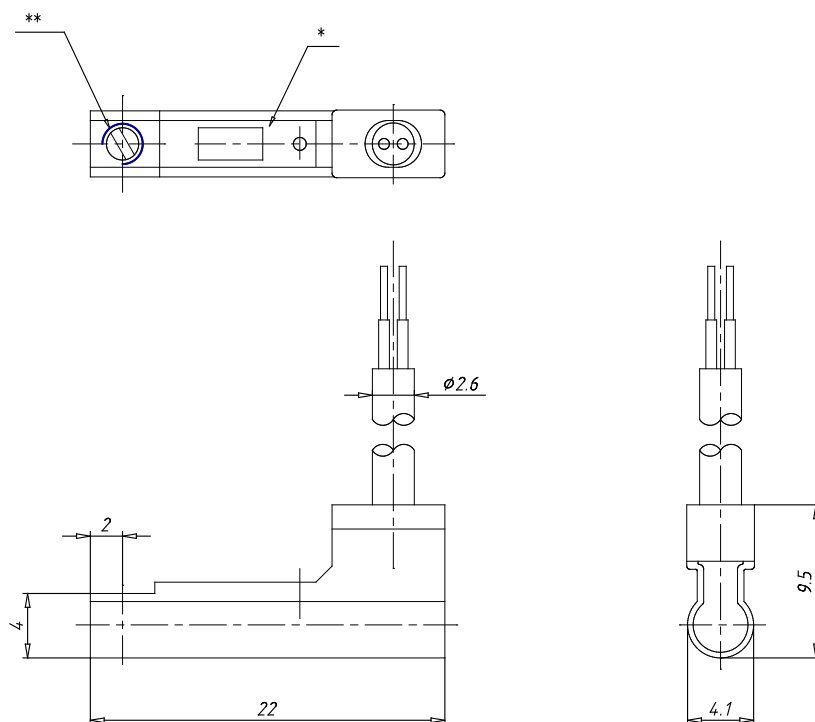

Magnetic proximity switches - Series CST-CSV-CSH

Product code: CSC-H-220

Datasheet creation date: 10/03/2025 10:46

Check the most updated document online [click here](#)

TECHNICAL DATA

Mod.	CSC-H-220
------	-----------

Magnetic proximity switches - Series CST-CSV-CSH

Product code: CSC-H-220

DIMENSIONS

Mod.	CSC-H-220
------	-----------