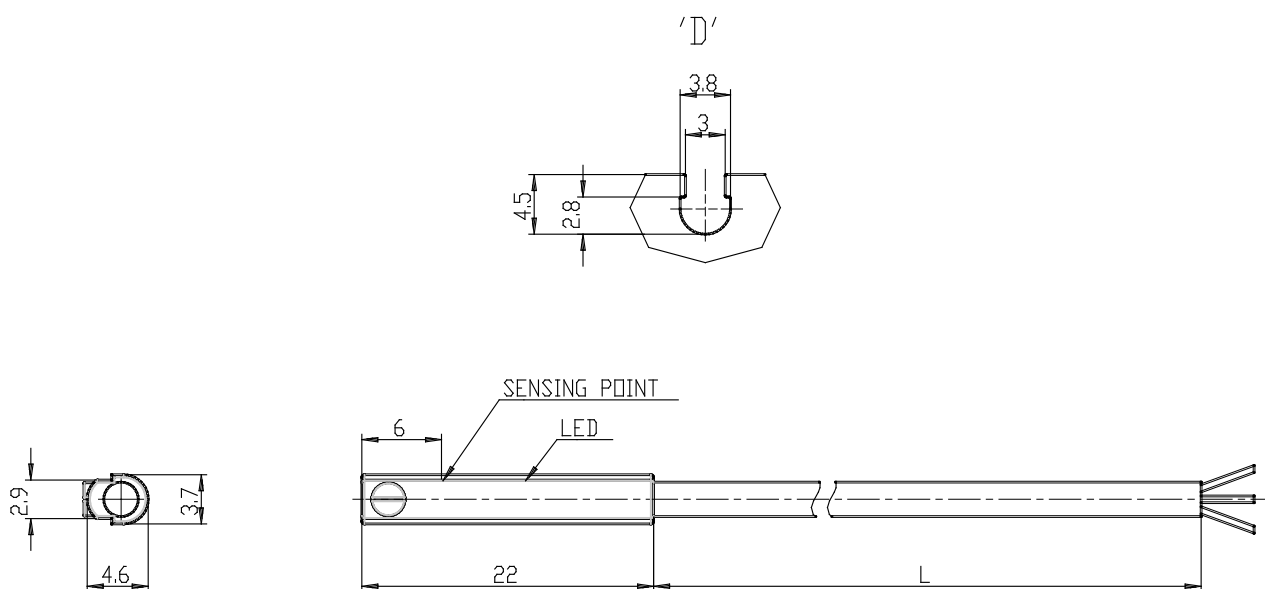

- Magnetic proximity switches Series CSD

Product code: CSD-D-334-5

Datasheet creation date: 10/03/2025 10:46

Check the most updated document online [click here](#)

■ TECHNICAL DATA

Mod.	CSD-D-334-5
------	-------------

- Magnetic proximity switches Series CSD

Product code: CSD-D-334-5

DIMENSIONS

Mod.	CSD-D-334-5
------	-------------