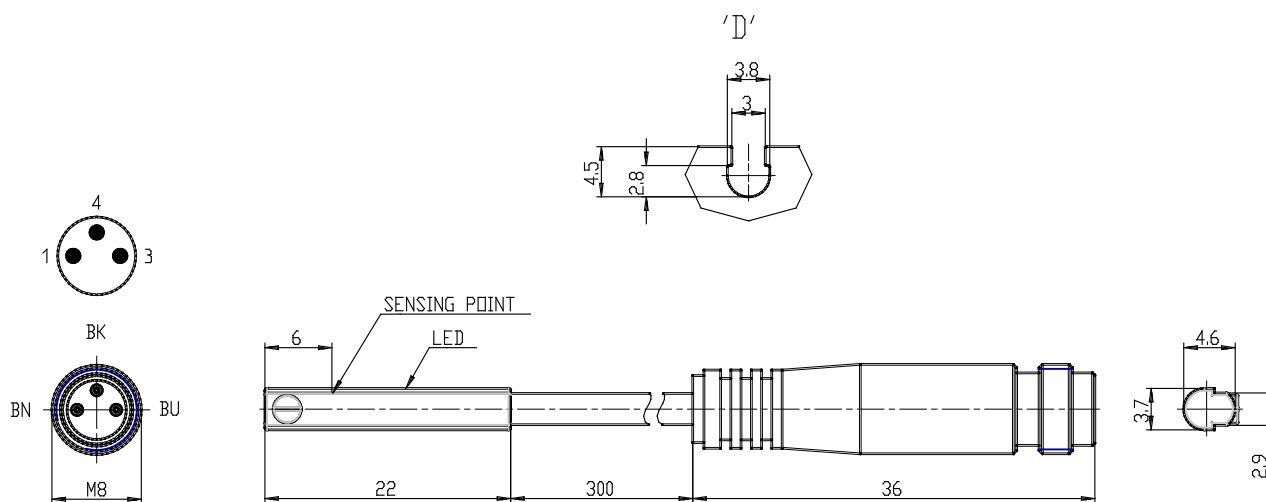

- Magnetic proximity switches Series CSD

Product code: CSD-D-364

Datasheet creation date: 10/03/2025 10:46

Check the most updated document online [click here](#)

■ TECHNICAL DATA

Mod.	CSD-D-364
------	-----------

- Magnetic proximity switches Series CSD

Product code: CSD-D-364

DIMENSIONS

Mod.	CSD-D-364
-------------	-----------