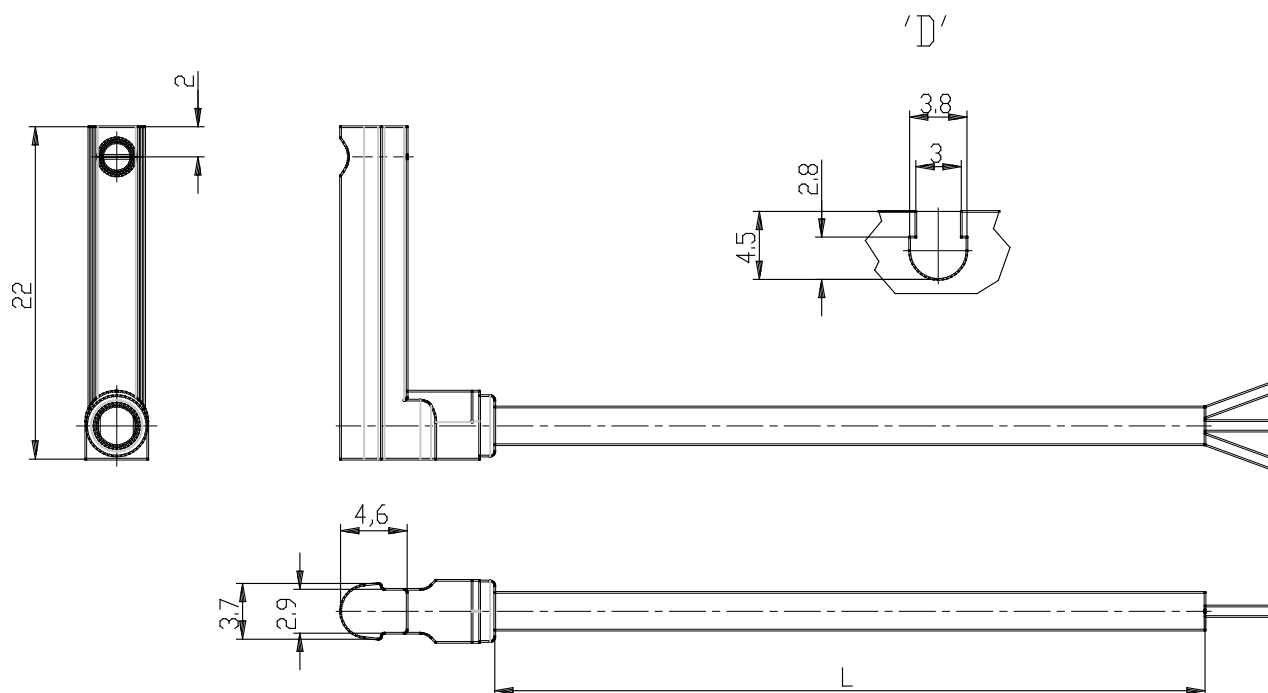

Magnetic proximity switches - Series CST-CSV-CSH

Product code: CSD-H-334-5

Datasheet creation date: 10/03/2025 10:46

Check the most updated document online [click here](#)

TECHNICAL DATA

Mod.	CSD-H-334-5
------	-------------

Magnetic proximity switches - Series CST-CSV-CSH

Product code: CSD-H-334-5

DIMENSIONS

Mod.	CSD-H-334-5
------	-------------