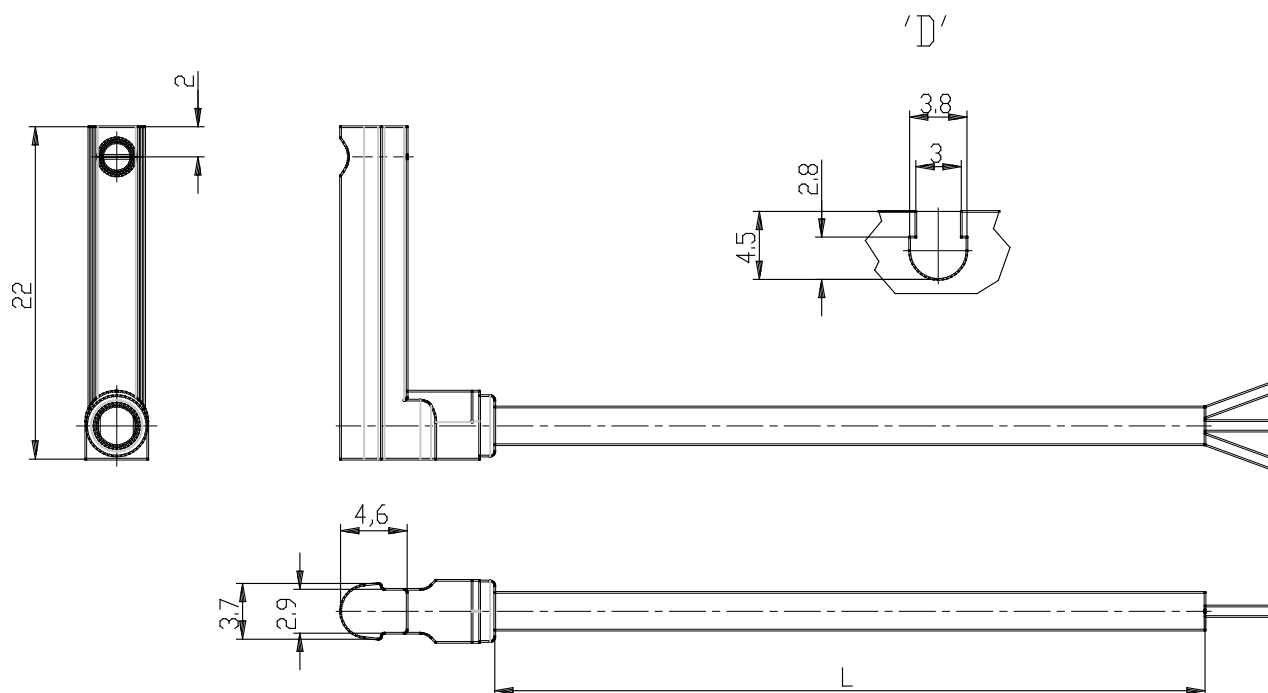

Magnetic proximity switches - Series CST-CSV-CSH

Product code: CSD-H-334

Datasheet creation date: 10/03/2025 10:46

Check the most updated document online [click here](#)

TECHNICAL DATA

Mod.	CSD-H-334
------	-----------

Magnetic proximity switches - Series CST-CSV-CSH

Product code: CSD-H-334

DIMENSIONS

Mod.	CSD-H-334
------	-----------