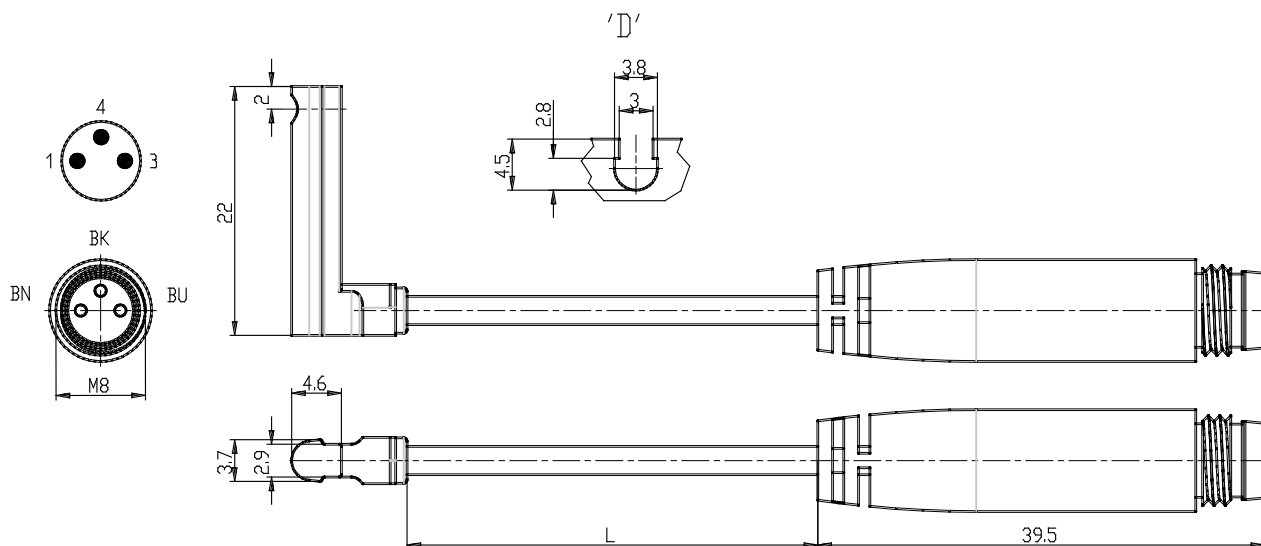

## Magnetic proximity switches - Series CST-CSV-CSH

Product code: CSD-H-364

Datasheet creation date: 10/03/2025 10:47

Check the most updated document online [click here](#)

### TECHNICAL DATA

Mod.	CSD-H-364
------	-----------

## Magnetic proximity switches - Series CST-CSV-CSH

Product code: CSD-H-364

### DIMENSIONS

Mod.	CSD-H-364
------	-----------