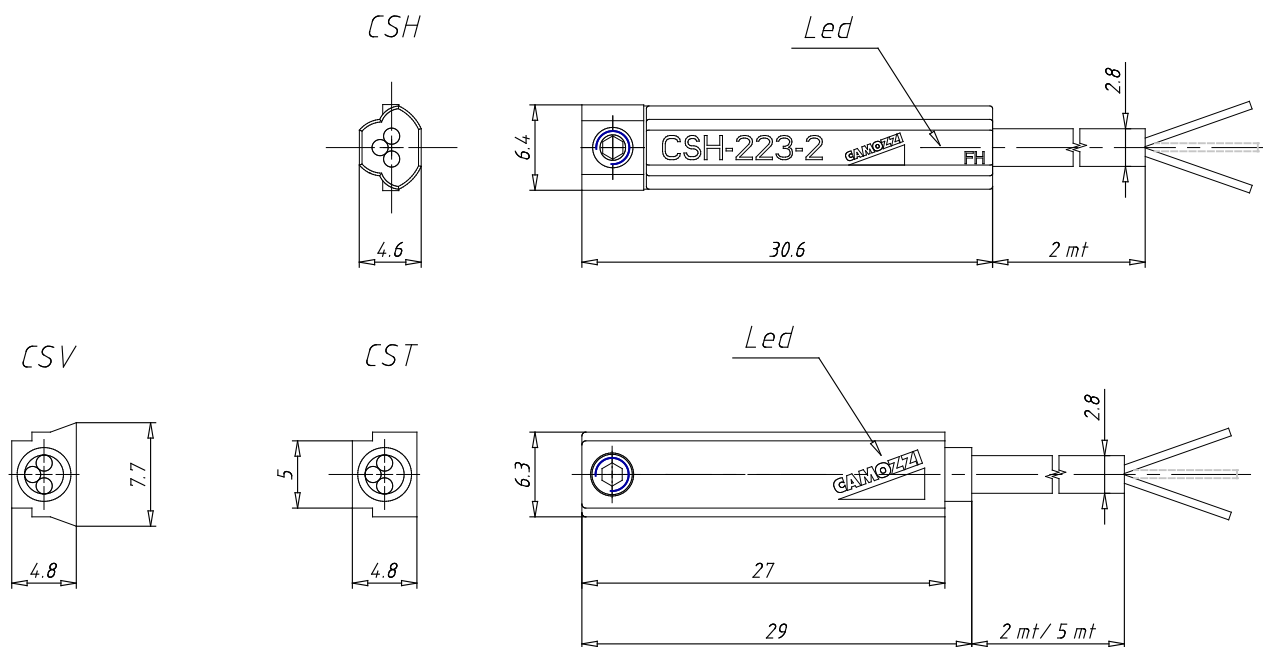

Magnetic proximity switch - Series CST,CSV e CSH

Product code: CSH-221-2EX

Datasheet creation date: 10/03/2025 10:48

Check the most updated document online [click here](#)

TECHNICAL DATA

Mod.	CSH-221-2EX
Description	Reed sensor 2 wires 30-230V AC-DC with cable 2 mt

Magnetic proximity switch - Series CST, CSV e CSH

Product code: CSH-221-2EX

DIMENSIONS

Mod.	CSH-221-2EX
Description	Reed sensor 2 wires 30-230V AC-DC with cable 2 mt