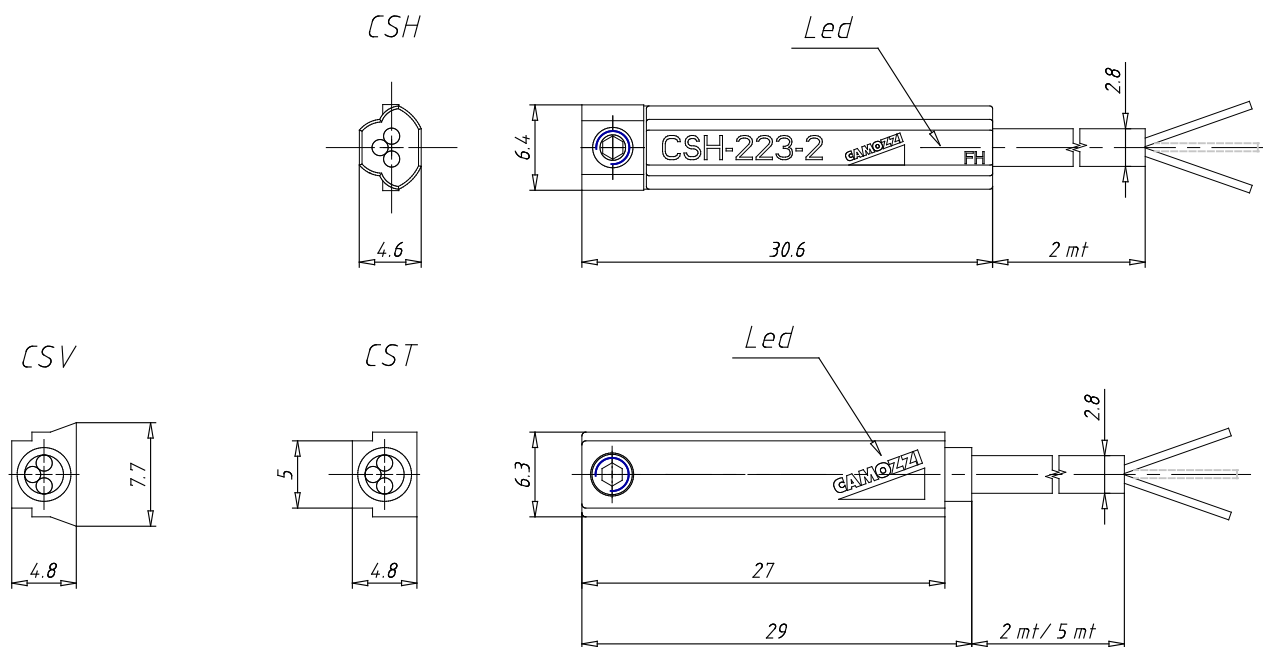

## Magnetic proximity switch - Series CST,CSV e CSH

Product code: CSH-223-10

Datasheet creation date: 10/03/2025 10:48

Check the most updated document online [click here](#)

### TECHNICAL DATA

<b>Mod.</b>	CSH-223-10
<b>Description</b>	Reed sensor 2 wires 10-30V AC-DC with cable 10 mt

## Magnetic proximity switch - Series CST, CSV e CSH

Product code: CSH-223-10

### DIMENSIONS

<b>Mod.</b>	CSH-223-10
<b>Description</b>	Reed sensor 2 wires 10-30V AC-DC with cable 10 mt