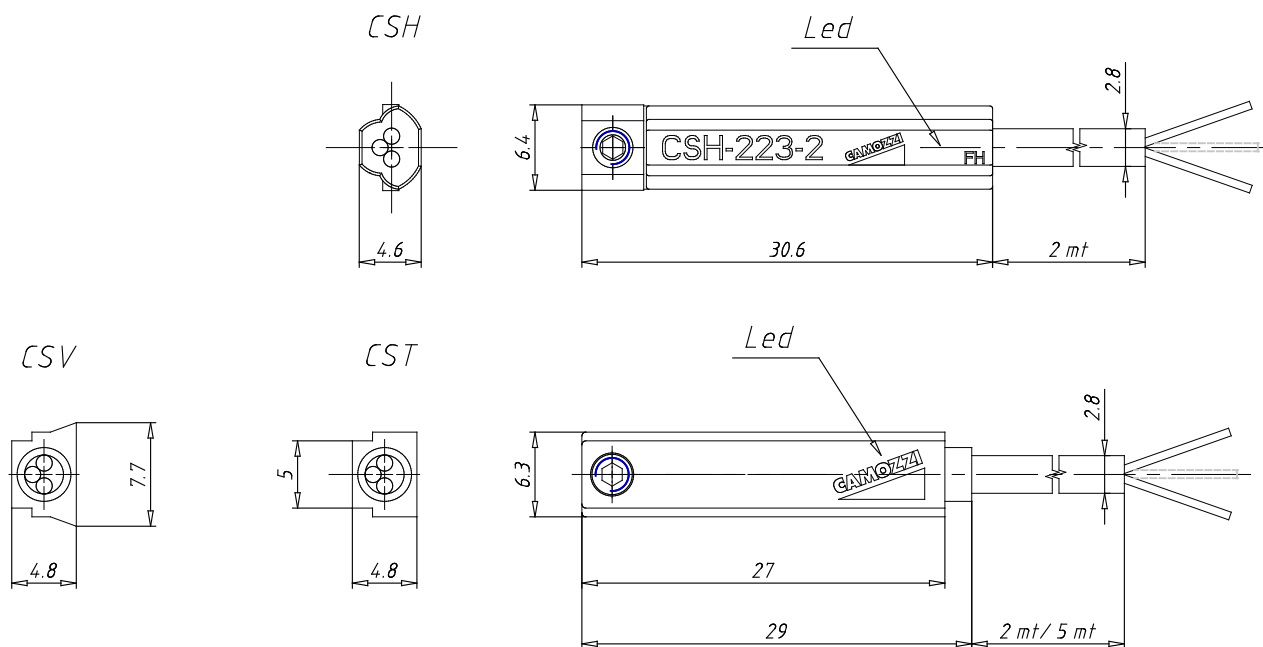

Magnetic proximity switch - Series CST,CSV e CSH

Product code: CSH-223-2EX

Datasheet creation date: 10/03/2025 10:49

Check the most updated document online [click here](#)

TECHNICAL DATA

Mod.	CSH-223-2EX
Description	Reed sensor 2 wires 10-30V AC-DC with cable 2 mt

Magnetic proximity switch - Series CST,CSV e CSH

Product code: CSH-223-2EX

DIMENSIONS

Mod.	CSH-223-2EX
Description	Reed sensor 2 wires 10-30V AC-DC with cable 2 mt