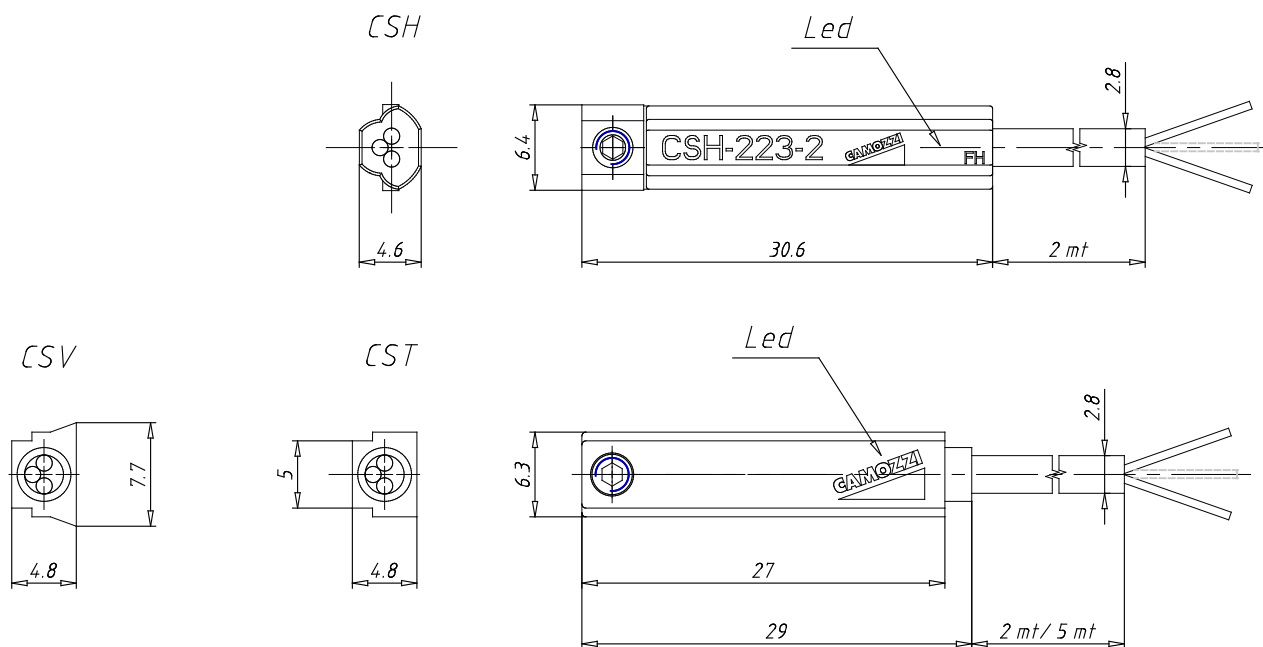

Magnetic proximity switch - Series CST,CSV e CSH

Product code: CSH-223-5EX

Datasheet creation date: 10/03/2025 10:49

Check the most updated document online [click here](#)

TECHNICAL DATA

Mod.	CSH-223-5EX
Description	Reed sensor 2 wires 10-30V AC-DC with cable 5 mt

Magnetic proximity switch - Series CST, CSV e CSH

Product code: CSH-223-5EX

DIMENSIONS

Mod.	CSH-223-5EX
Description	Reed sensor 2 wires 10-30V AC-DC with cable 5 mt