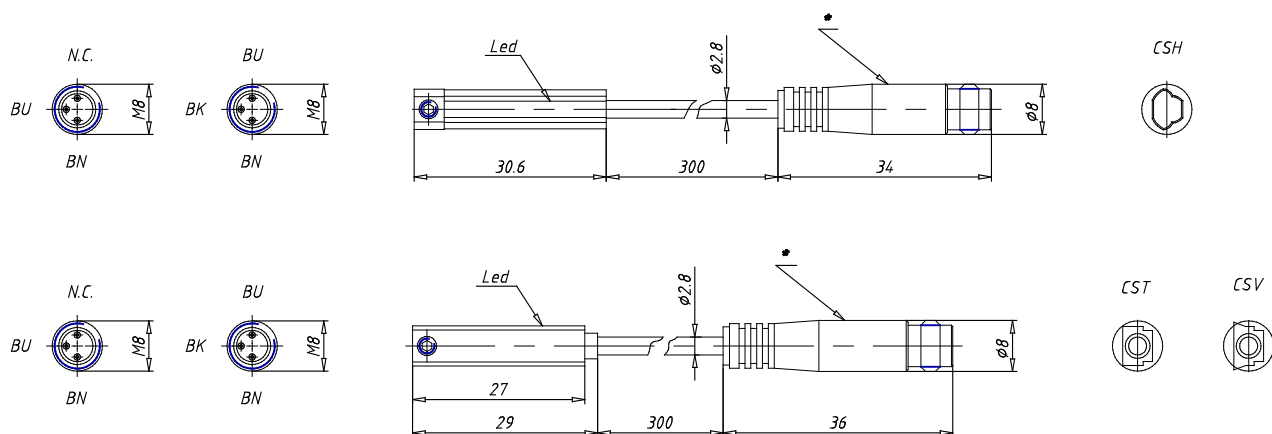

## Magnetic sensors with connector - Series CST/CSV / CSH

Product code: CSH-263

Datasheet creation date: 10/03/2025 10:49

Check the most updated document online [click here](#)

### TECHNICAL DATA

Mod.	CSH-263
------	---------

## Magnetic sensors with connector - Series CST/CSV / CSH

Product code: CSH-263

### DIMENSIONS

Mod.	CSH-263
------	---------