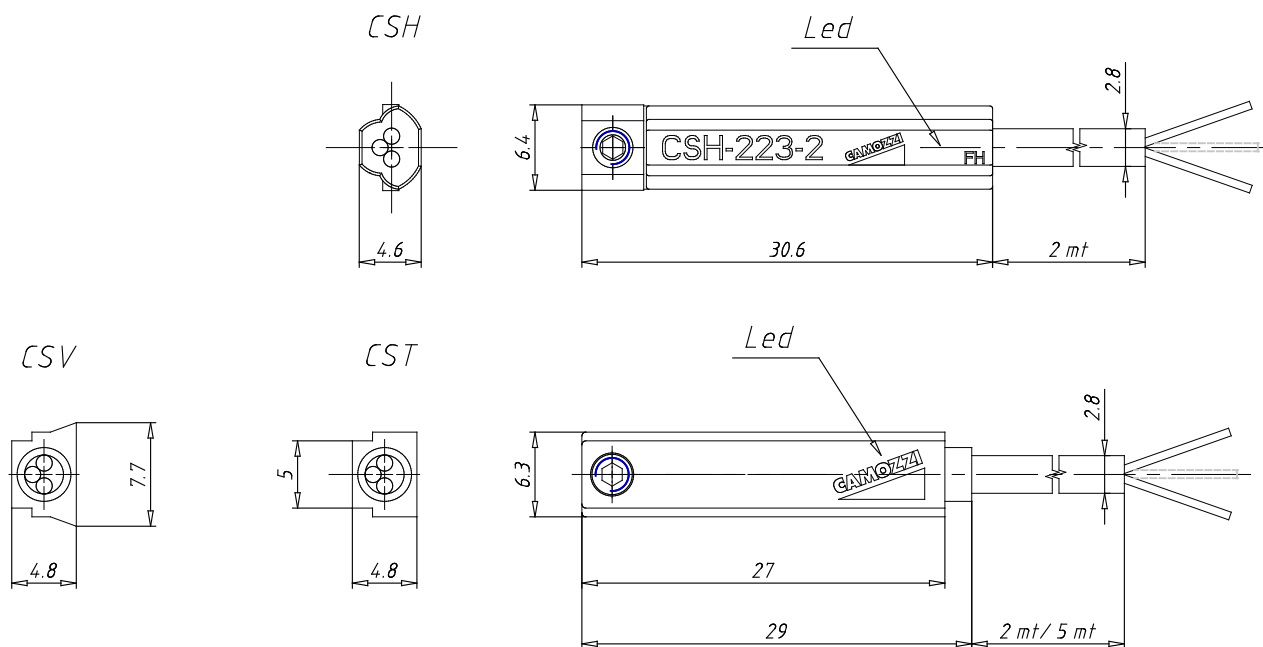

Magnetic proximity switch - Series CST,CSV e CSH

Product code: CSH-334-2EX

Datasheet creation date: 10/03/2025 10:49

Check the most updated document online [click here](#)

TECHNICAL DATA

Mod.	CSH-334-2EX
Description	Electronic sensor with cable 2 mt

Magnetic proximity switch - Series CST,CSV e CSH

Product code: CSH-334-2EX

DIMENSIONS

Mod.	CSH-334-2EX
Description	Electronic sensor with cable 2 mt