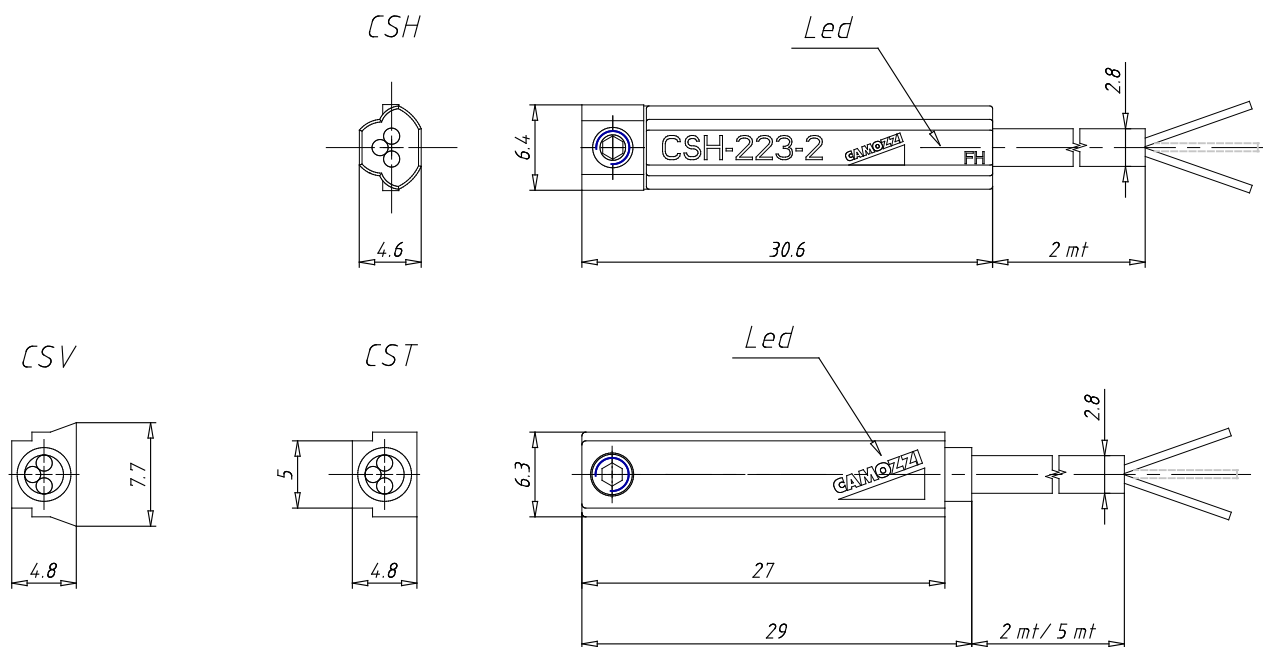

Magnetic proximity switch - Series CST,CSV e CSH

Product code: CSH-334-5

Datasheet creation date: 10/03/2025 10:49

Check the most updated document online [click here](#)

TECHNICAL DATA

Mod.	CSH-334-5
Description	Electronic sensor with cable 5 mt

Magnetic proximity switch - Series CST, CSV e CSH

Product code: CSH-334-5

DIMENSIONS

Mod.	CSH-334-5
Description	Electronic sensor with cable 5 mt