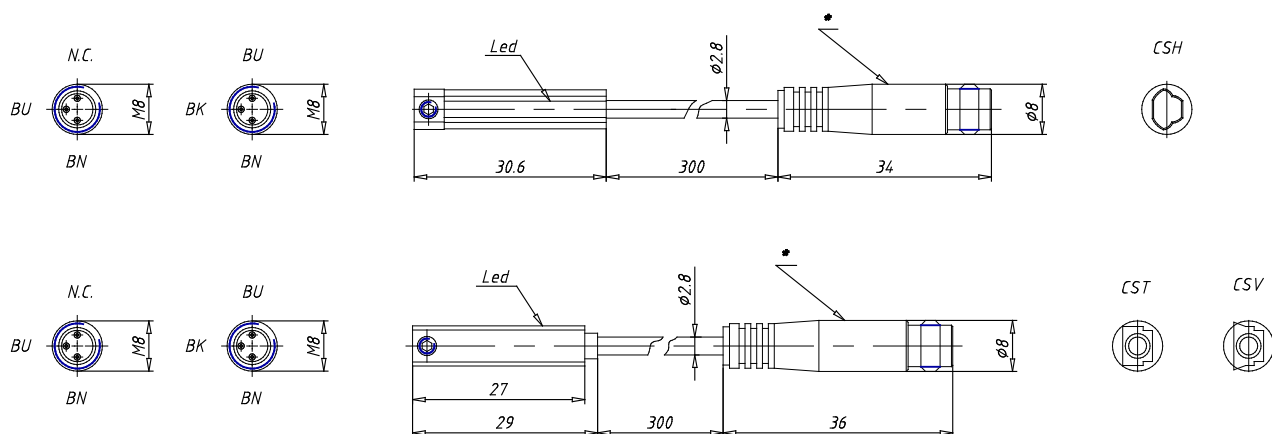

Magnetic sensors with connector - Series CST/CSV / CSH

Product code: CSH-364

Datasheet creation date: 10/03/2025 10:49

Check the most updated document online [click here](#)

TECHNICAL DATA

Mod.	CSH-364
------	---------

Magnetic sensors with connector - Series CST/CSV / CSH

Product code: CSH-364

DIMENSIONS

Mod.	CSH-364
------	---------