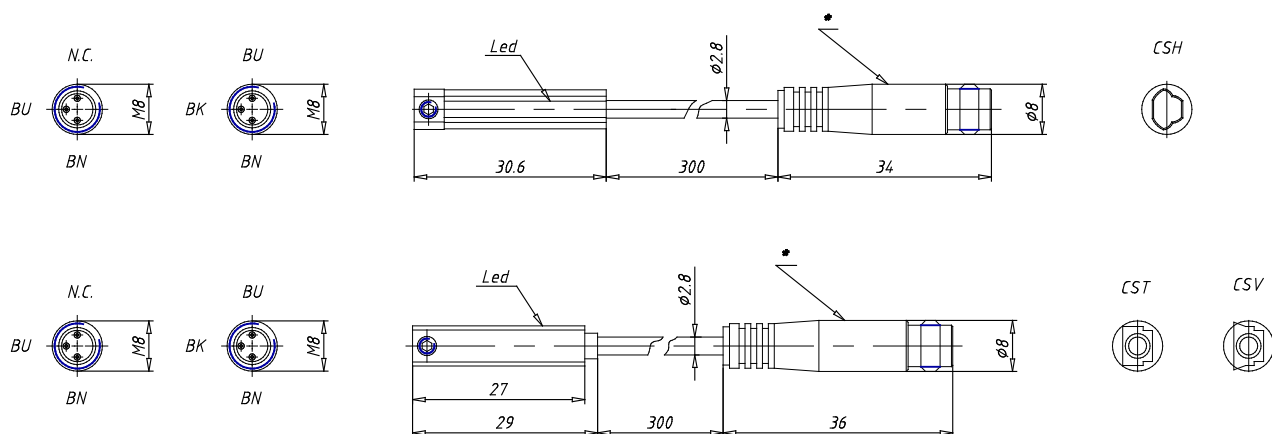

Magnetic sensors with connector - Series CST/CSV / CSH

Product code: CSH-364EX

Datasheet creation date: 10/03/2025 10:49

Check the most updated document online [click here](#)

TECHNICAL DATA

Mod.	CSH-364EX
------	-----------

Magnetic sensors with connector - Series CST/CSV / CSH

Product code: CSH-364EX

DIMENSIONS

Mod.	CSH-364EX
------	-----------