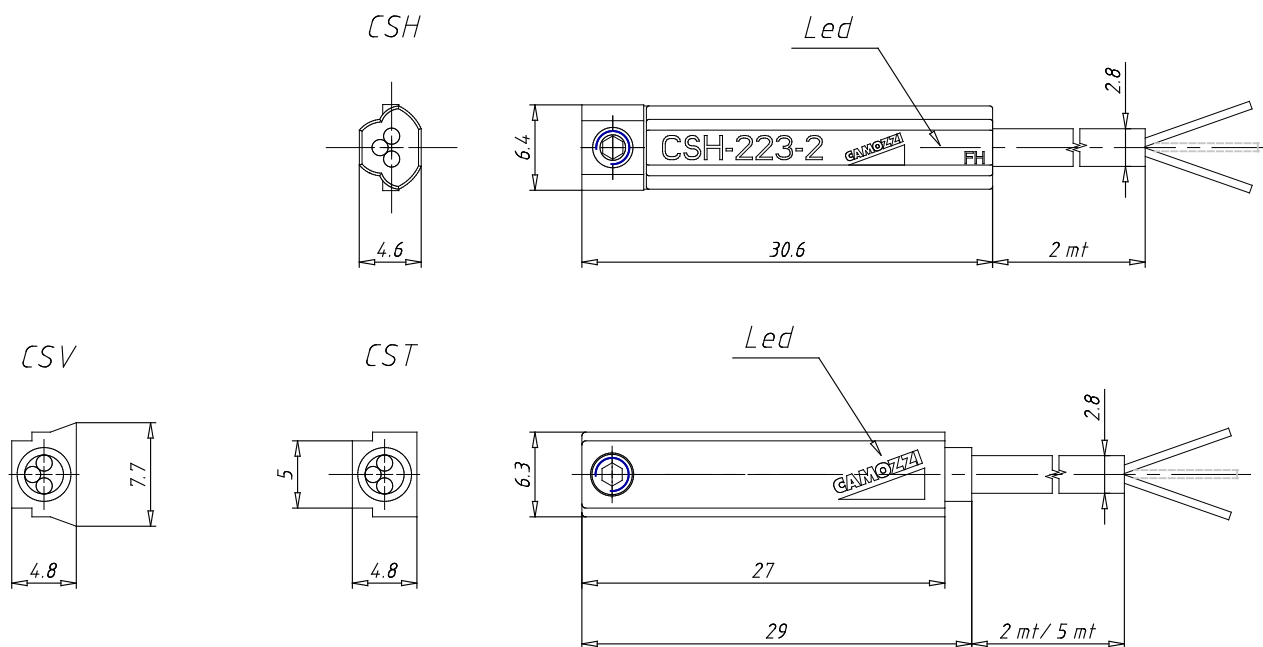

## Magnetic proximity switch - Series CST,CSV e CSH

Product code: CSH-433-2EX

Datasheet creation date: 10/03/2025 10:49

Check the most updated document online [click here](#)

### TECHNICAL DATA

<b>Mod.</b>	CSH-433-2EX
<b>Description</b>	Reed sensor 3 wires 10-30V AC-DC with cable 5 mt

## Magnetic proximity switch - Series CST, CSV e CSH

Product code: CSH-433-2EX

### DIMENSIONS

<b>Mod.</b>	CSH-433-2EX
<b>Description</b>	Reed sensor 3 wires 10-30V AC-DC with cable 5 mt