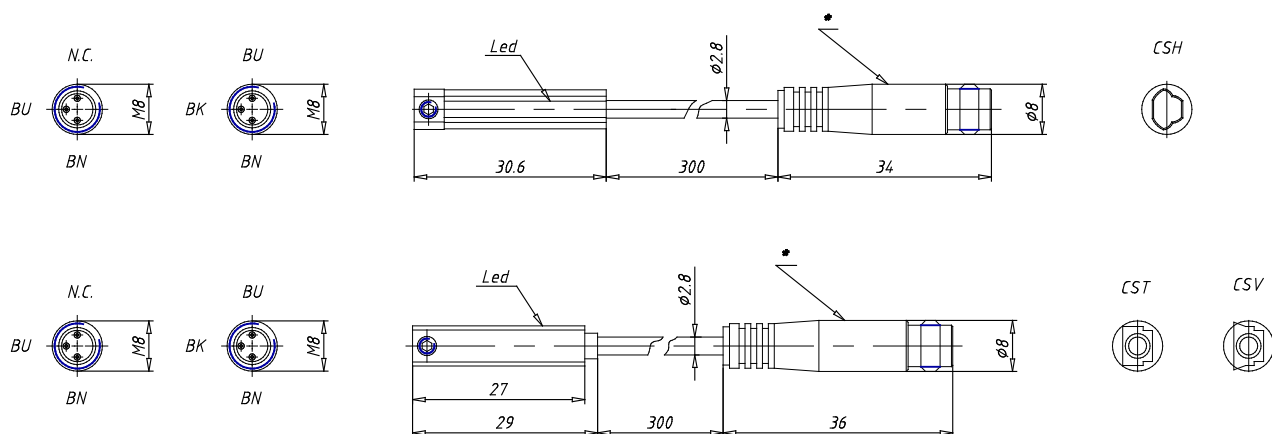

Magnetic sensors with connector - Series CST/CSV / CSH

Product code: CSH-463

Datasheet creation date: 10/03/2025 10:49

Check the most updated document online [click here](#)

TECHNICAL DATA

Mod.	CSH-463
------	---------

Magnetic sensors with connector - Series CST/CSV / CSH

Product code: CSH-463

DIMENSIONS

Mod.	CSH-463
------	---------