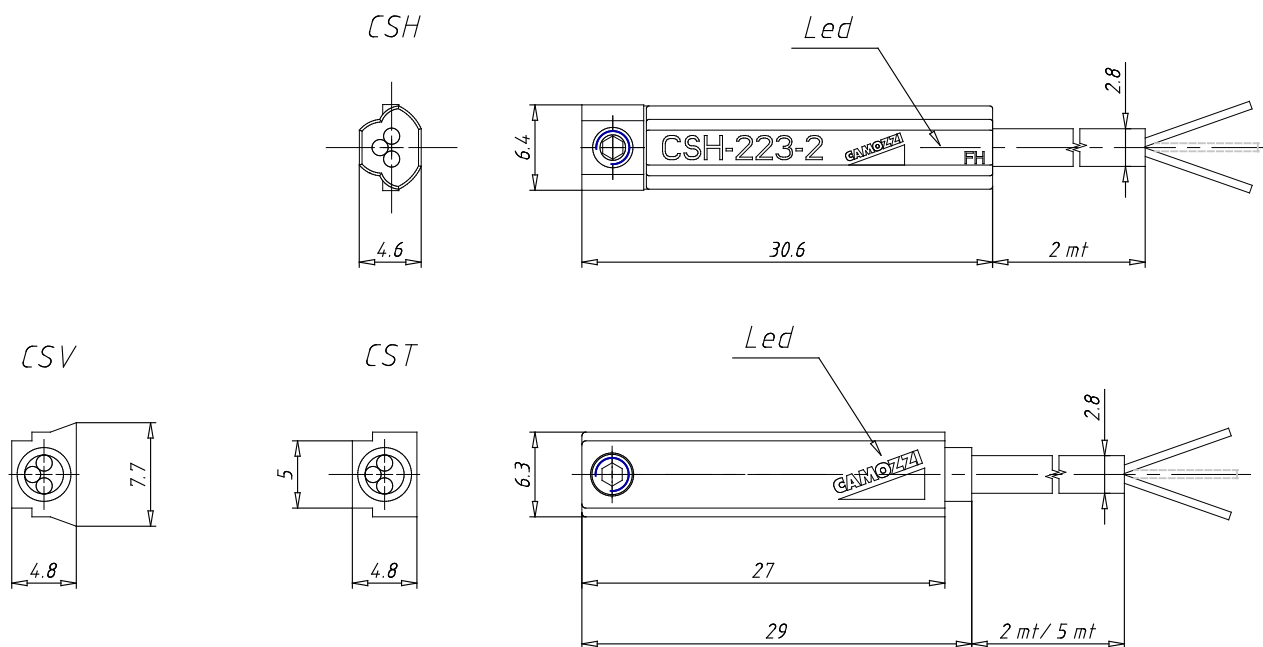

Wired magnetic sensor - Series CST,CSV, CSH

Product code: CST-220-12EX

Datasheet creation date: 10/03/2025 10:49

Check the most updated document online [click here](#)

TECHNICAL DATA

Mod.	CST-220-12EX
Description	sensor reed 2 wires with cable 12 mt

Wired magnetic sensor - Series CST,CSV, CSH

Product code: CST-220-12EX

DIMENSIONS

Mod.	CST-220-12EX
Description	sensor reed 2 wires with cable 12 mt