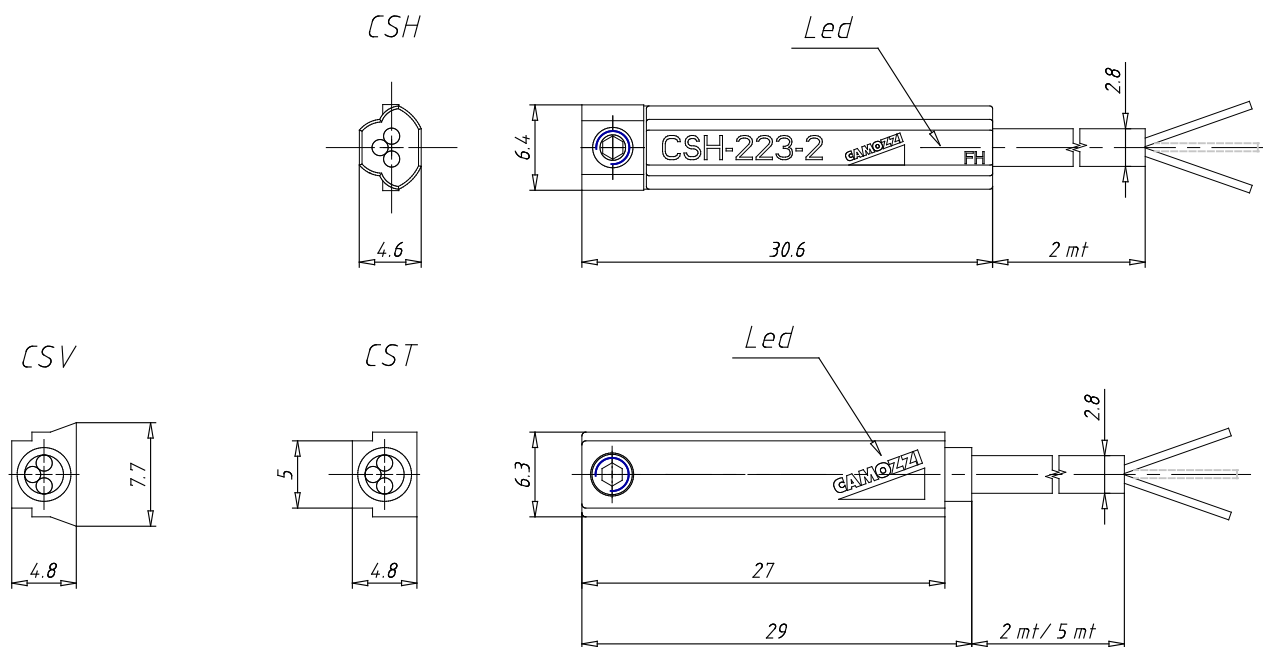

## Magnetic proximity switch - Series CST,CSV e CSH

Product code: CST-220-5

Datasheet creation date: 10/03/2025 10:49

Check the most updated document online [click here](#)

### TECHNICAL DATA

<b>Mod.</b>	CST-220-5
<b>Description</b>	Reed sensor 2 wires with cable 5 mt

## Magnetic proximity switch - Series CST,CSV e CSH

Product code: CST-220-5

### DIMENSIONS

<b>Mod.</b>	CST-220-5
<b>Description</b>	Reed sensor 2 wires with cable 5 mt