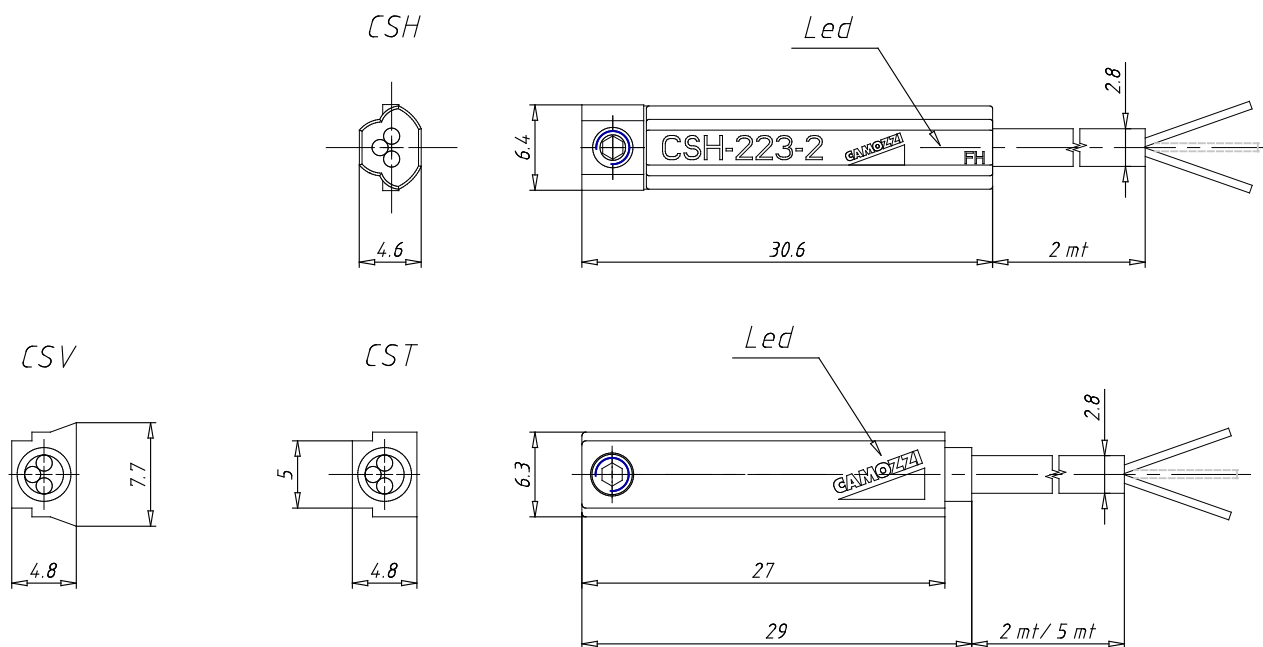

Wired magnetic sensor - Series CST,CSV, CSH

Product code: CST-220

Datasheet creation date: 10/03/2025 10:49

Check the most updated document online [click here](#)

TECHNICAL DATA

Mod.	CST-220
Description	sensor reed 2 wires with cable 2 mt

Wired magnetic sensor - Series CST,CSV, CSH

Product code: CST-220

DIMENSIONS

Mod.	CST-220
Description	sensor reed 2 wires with cable 2 mt