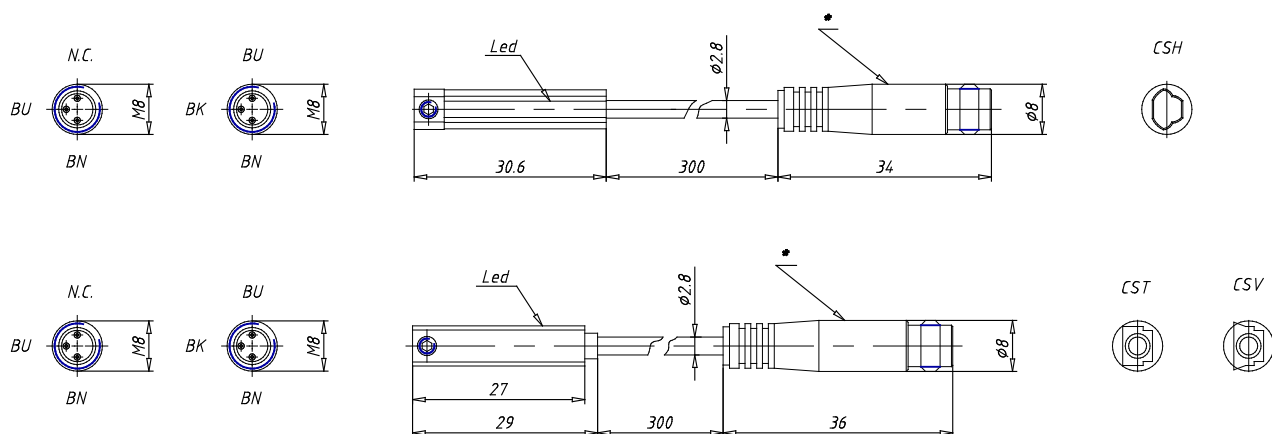

## Magnetic sensors with connector - Series CST/CSV / CSH

Product code: CST-250N

Datasheet creation date: 10/03/2025 10:49

Check the most updated document online [click here](#)

### TECHNICAL DATA

Mod.	CST-250N
------	----------

## Magnetic sensors with connector - Series CST/CSV / CSH

Product code: CST-250N

### DIMENSIONS

Mod.	CST-250N
------	----------