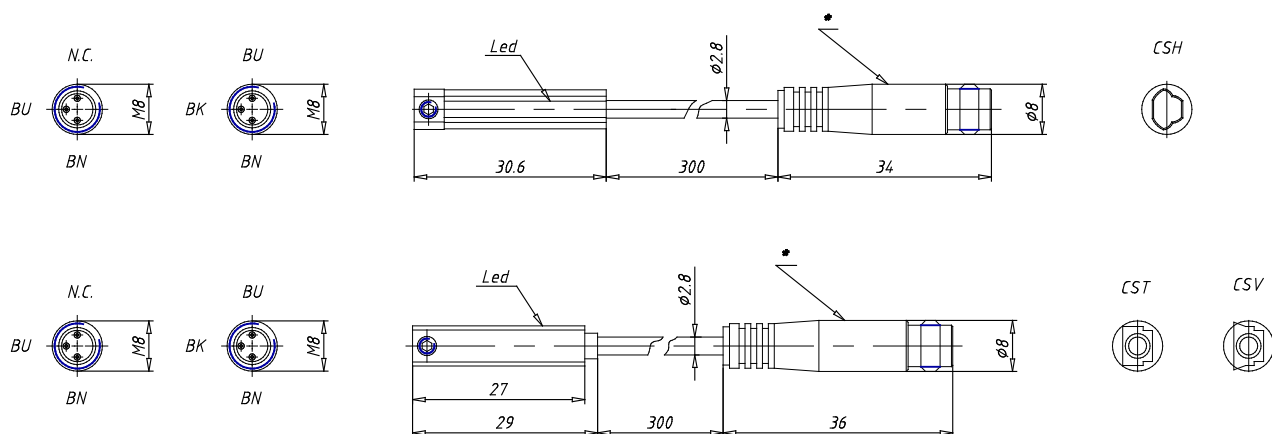

Magnetic sensors with connector - Series CST/CSV / CSH

Product code: CST-262

Datasheet creation date: 10/03/2025 10:50

Check the most updated document online [click here](#)

TECHNICAL DATA

Mod.	CST-262
------	---------

Magnetic sensors with connector - Series CST/CSV / CSH

Product code: CST-262

DIMENSIONS

Mod.	CST-262
------	---------