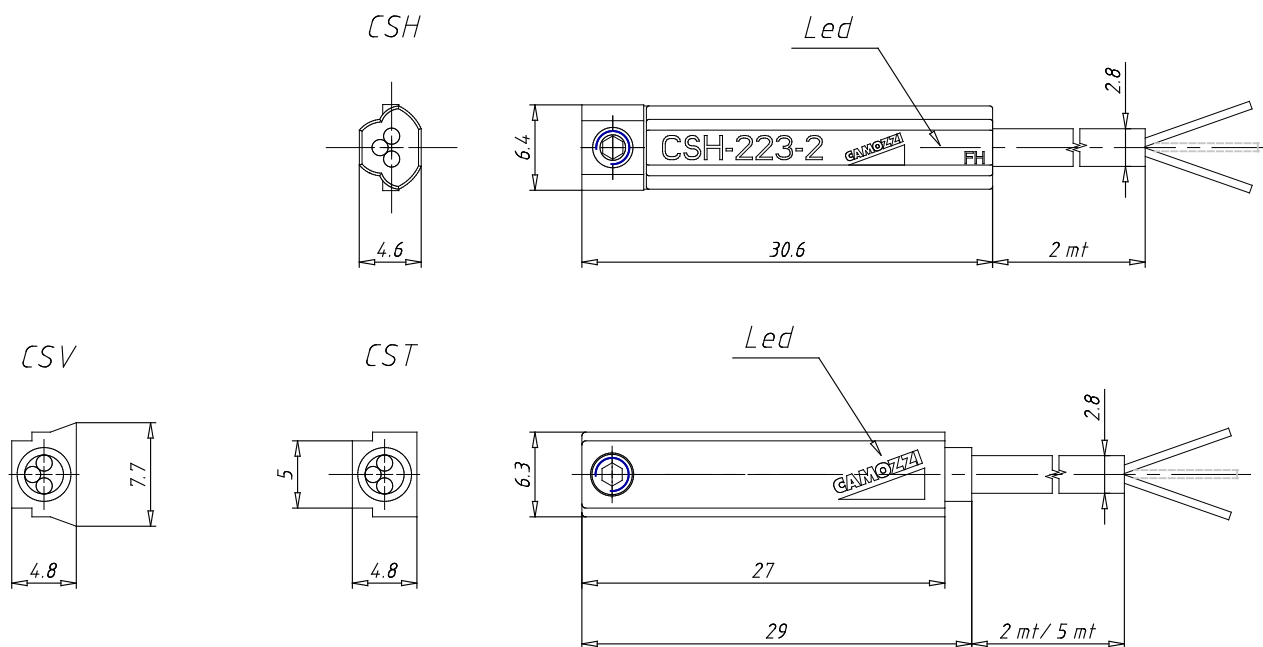

## Magnetic proximity switch - Series CST,CSV e CSH

Product code: CST-332

Datasheet creation date: 10/03/2025 10:50

Check the most updated document online [click here](#)

### TECHNICAL DATA

<b>Mod.</b>	CST-332
<b>Description</b>	Magneto-resistive sensor 3-wire with 2m cable

## Magnetic proximity switch - Series CST,CSV e CSH

Product code: CST-332

### DIMENSIONS

<b>Mod.</b>	CST-332
<b>Description</b>	Magneto-resistive sensor 3-wire with 2m cable