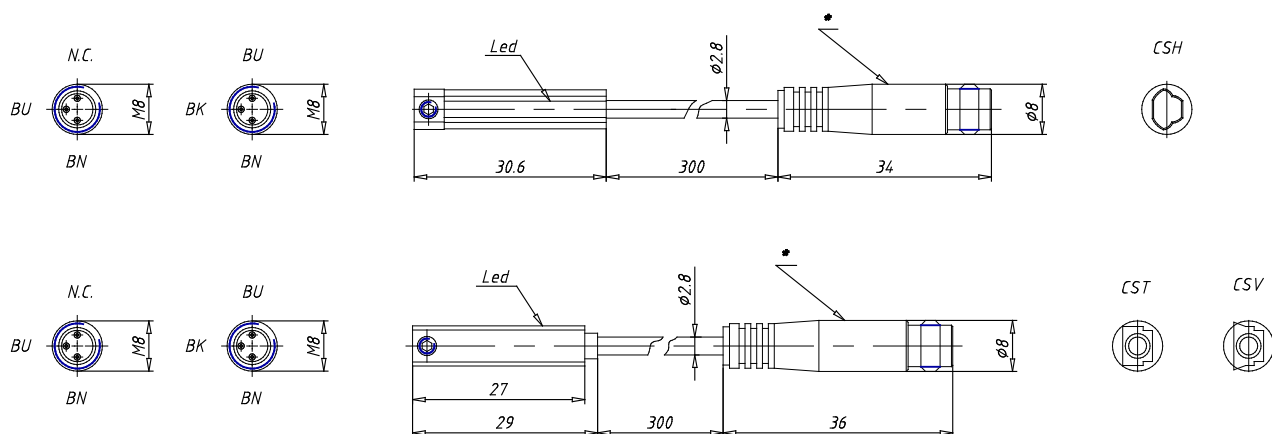

## Magnetic sensors with connector - Series CST/CSV / CSH

Product code: CST-362

Datasheet creation date: 10/03/2025 10:50

Check the most updated document online [click here](#)

## Magnetic sensors with connector - Series CST/CSV / CSH

Product code: CST-362