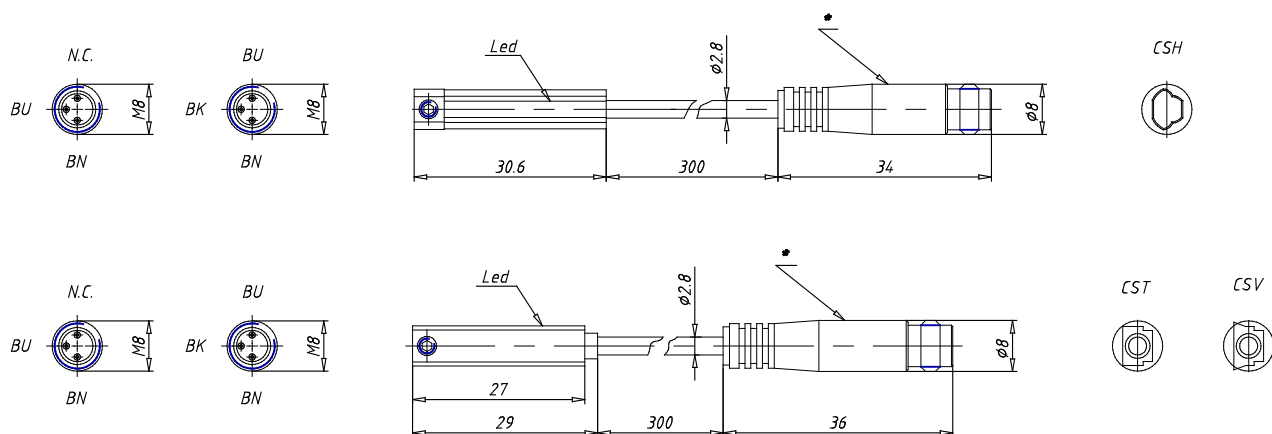

## Magnetic sensors with connector - Series CST/CSV / CSH

Product code: CST-362EX

Datasheet creation date: 10/03/2025 10:50

Check the most updated document online [click here](#)

### TECHNICAL DATA

Mod.	CST-362EX
------	-----------

## Magnetic sensors with connector - Series CST/CSV / CSH

Product code: CST-362EX

### DIMENSIONS

Mod.	CST-362EX
------	-----------