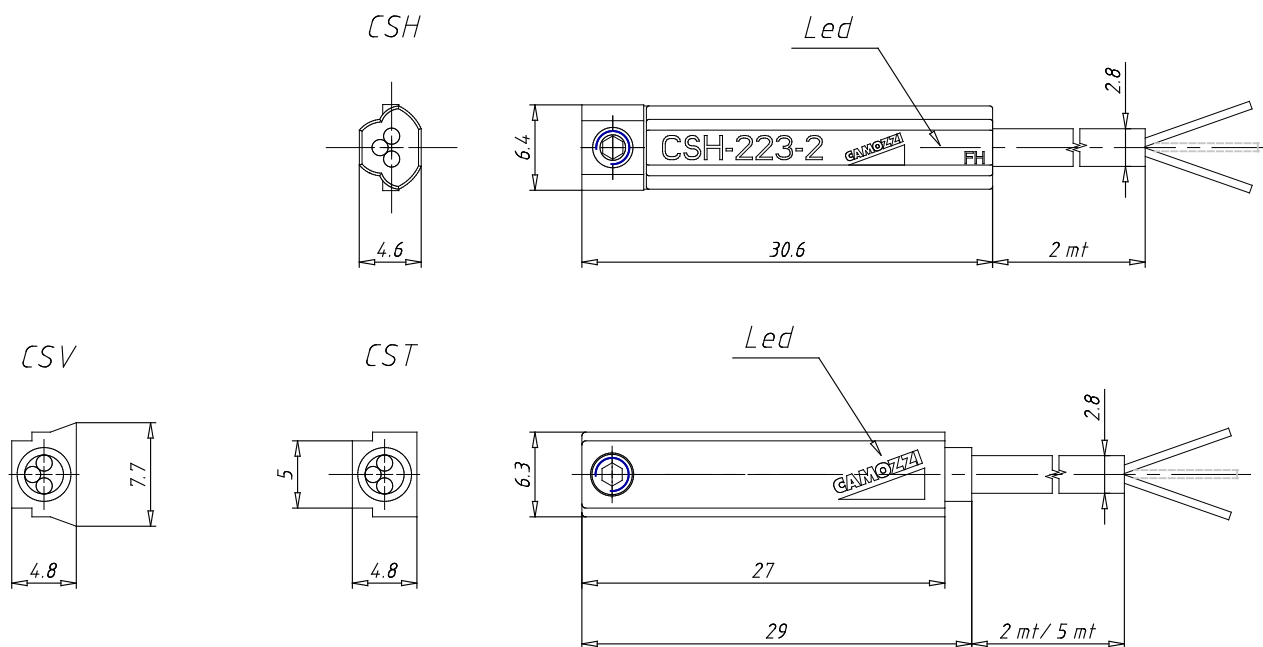

## Wired magnetic sensor - Series CST,CSV, CSH

Product code: CST-432

Datasheet creation date: 10/03/2025 10:50

Check the most updated document online [click here](#)

### TECHNICAL DATA

Mod.	CST-432
Description	sensor reed 3 wires with cable 2 mt

## Wired magnetic sensor - Series CST,CSV, CSH

Product code: CST-432

### DIMENSIONS

<b>Mod.</b>	CST-432
<b>Description</b>	sensor reed 3 wires with cable 2 mt