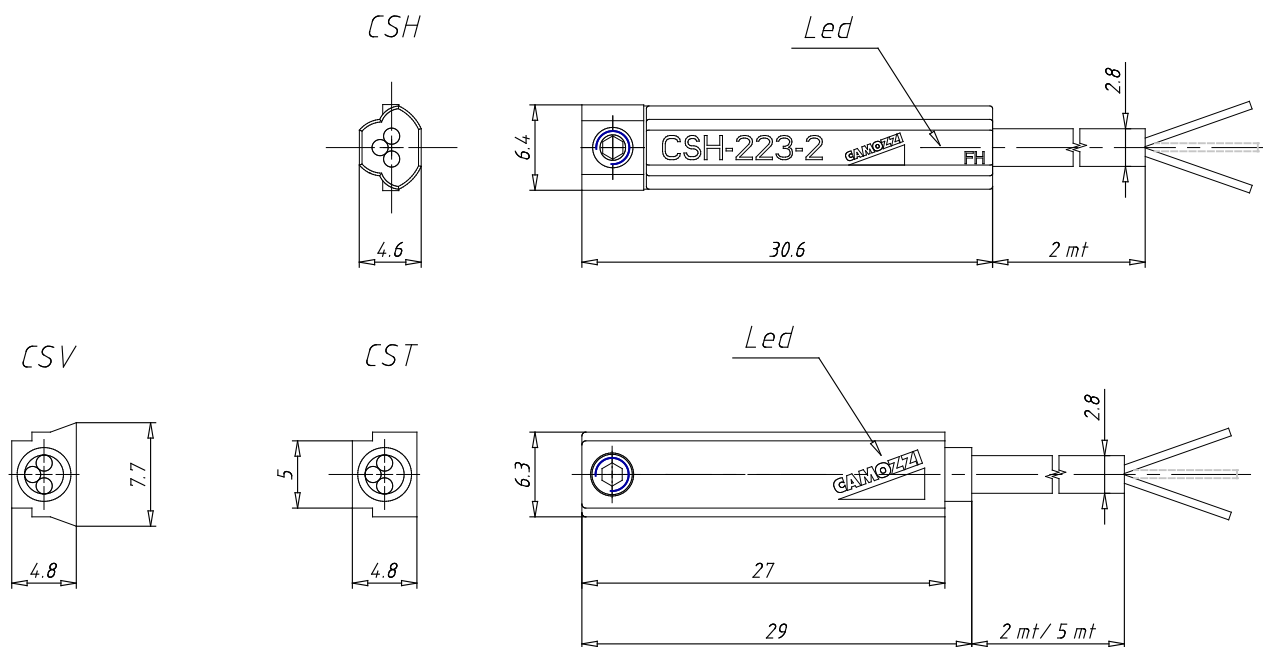

## Magnetic proximity switch - Series CST,CSV e CSH

Product code: CST-432EX

Datasheet creation date: 10/03/2025 10:50

Check the most updated document online [click here](#)

### TECHNICAL DATA

<b>Mod.</b>	CST-432EX
<b>Description</b>	Reed sensor 3 wires with cable 2 mt

## Magnetic proximity switch - Series CST,CSV e CSH

Product code: CST-432EX

### DIMENSIONS

<b>Mod.</b>	CST-432EX
<b>Description</b>	Reed sensor 3 wires with cable 2 mt