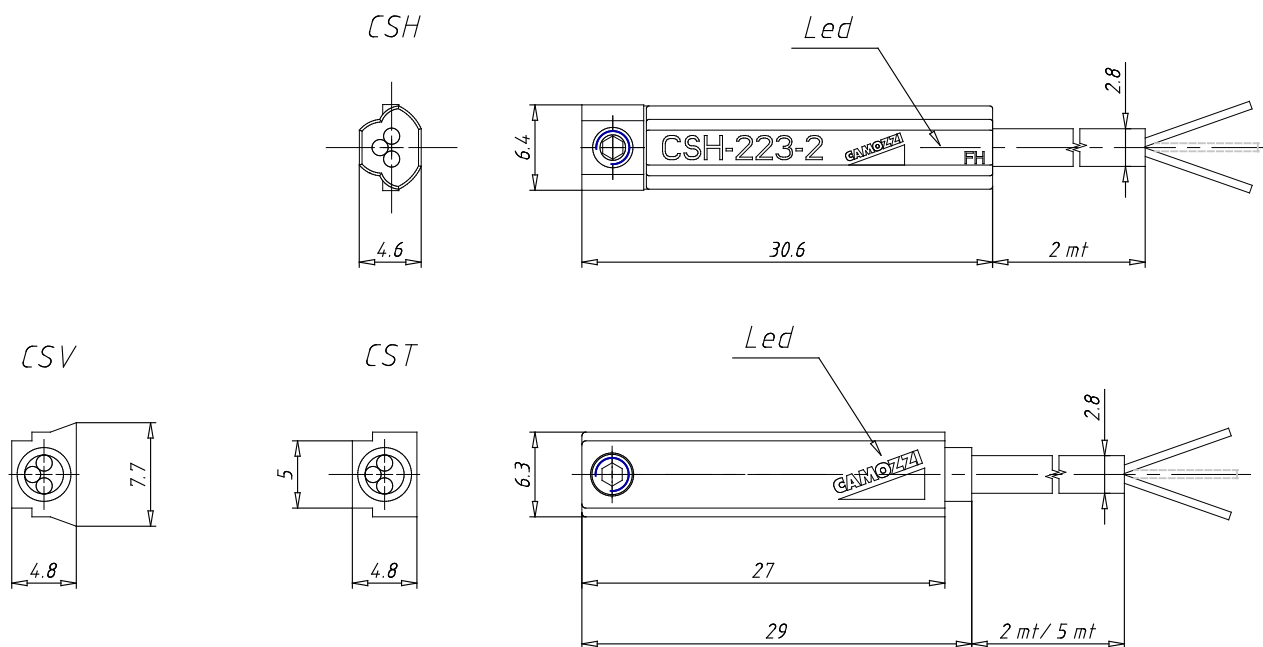

Magnetic proximity switch - Series CST,CSV e CSH

Product code: CSV-220

Datasheet creation date: 10/03/2025 10:50

Check the most updated document online [click here](#)

TECHNICAL DATA

Mod.	CSV-220
Description	Reed sensor 2 wires with cable 2 mt

Magnetic proximity switch - Series CST, CSV e CSH

Product code: CSV-220

DIMENSIONS

Mod.	CSV-220
Description	Reed sensor 2 wires with cable 2 mt