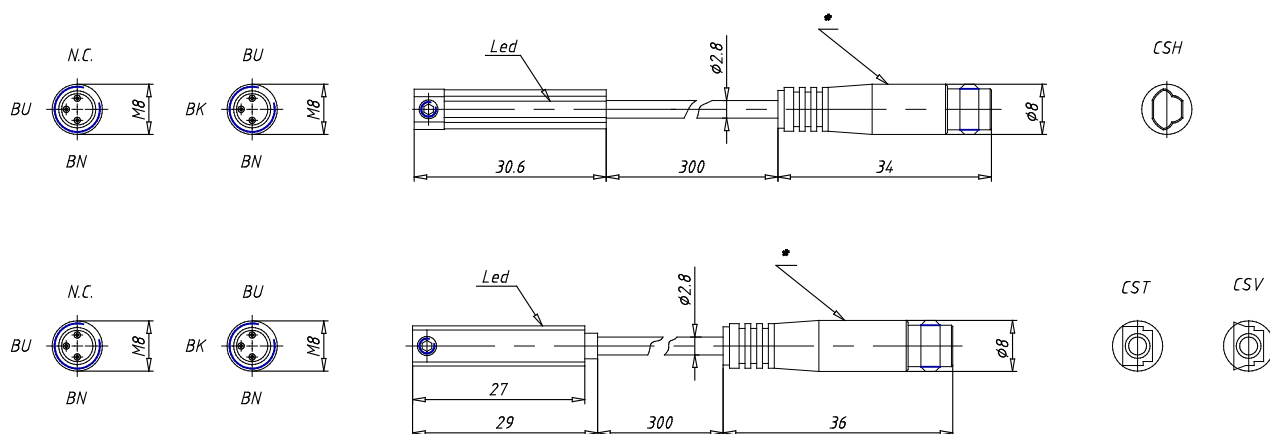

Magnetic sensors with connector - Series CST/CSV / CSH

Product code: CSV-262

Datasheet creation date: 10/03/2025 10:50

Check the most updated document online [click here](#)

TECHNICAL DATA

Mod.	CSV-262
------	---------

Magnetic sensors with connector - Series CST/CSV / CSH

Product code: CSV-262

DIMENSIONS

Mod.	CSV-262
------	---------