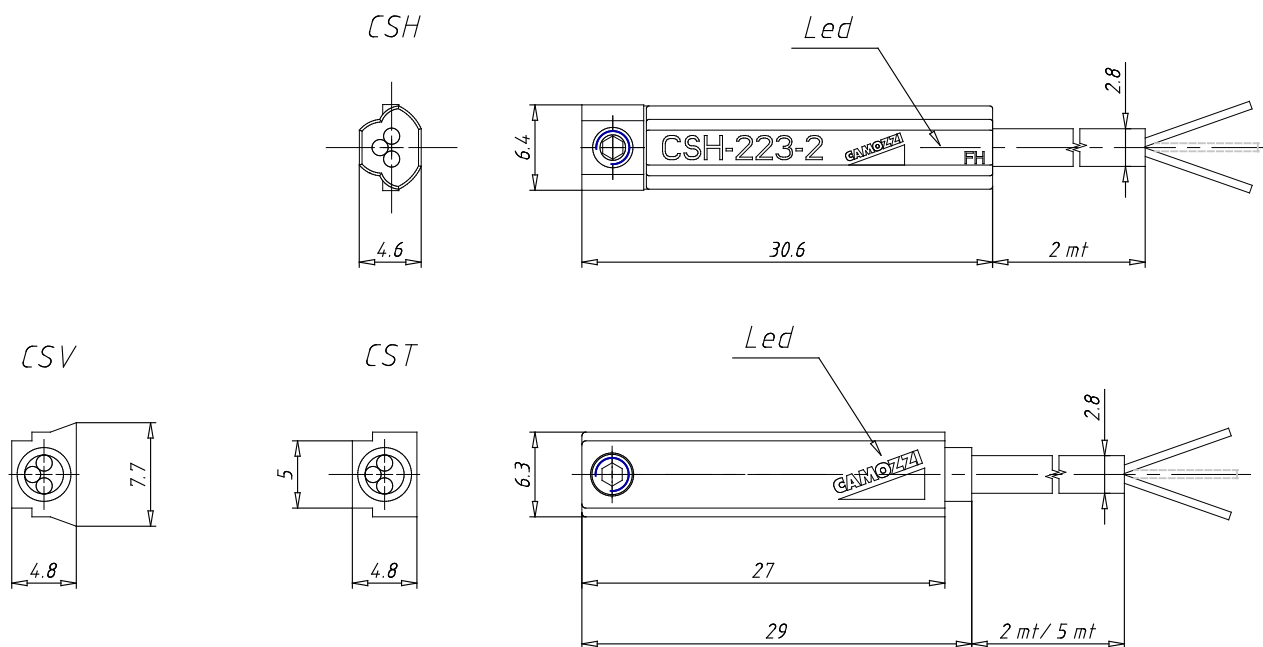

Magnetic proximity switch - Series CST,CSV e CSH

Product code: CSV-332

Datasheet creation date: 10/03/2025 10:50

Check the most updated document online [click here](#)

TECHNICAL DATA

Mod.	CSV-332
Description	Electronic sensor 3 wires with cable 2 mt

Magnetic proximity switch - Series CST, CSV e CSH

Product code: CSV-332

DIMENSIONS

Mod.	CSV-332
Description	Electronic sensor 3 wires with cable 2 mt