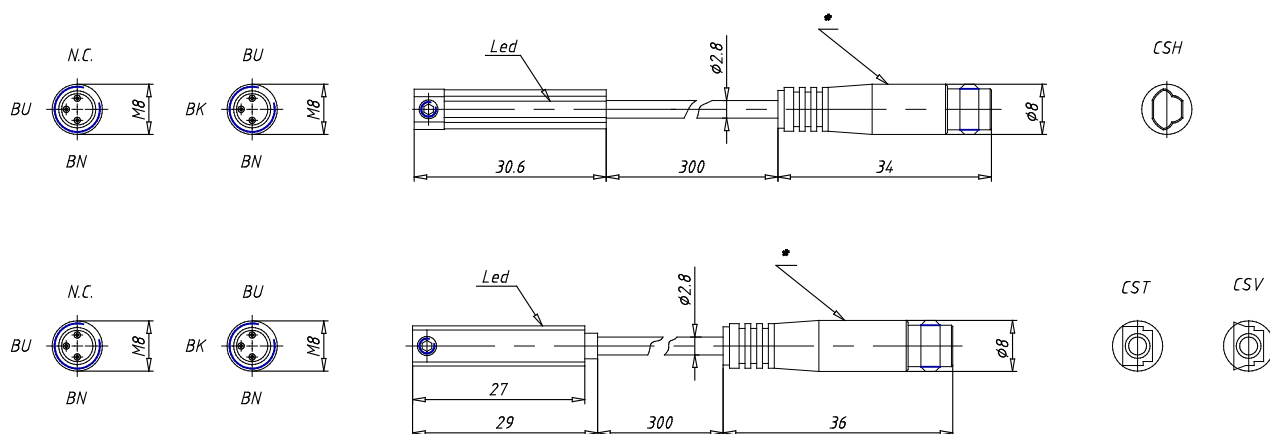

Magnetic sensors with connector - Series CST/CSV / CSH

Product code: CSV-362

Datasheet creation date: 10/03/2025 10:50

Check the most updated document online [click here](#)

TECHNICAL DATA

Mod.	CSV-362
------	---------

Magnetic sensors with connector - Series CST/CSV / CSH

Product code: CSV-362

DIMENSIONS

Mod.	CSV-362
------	---------