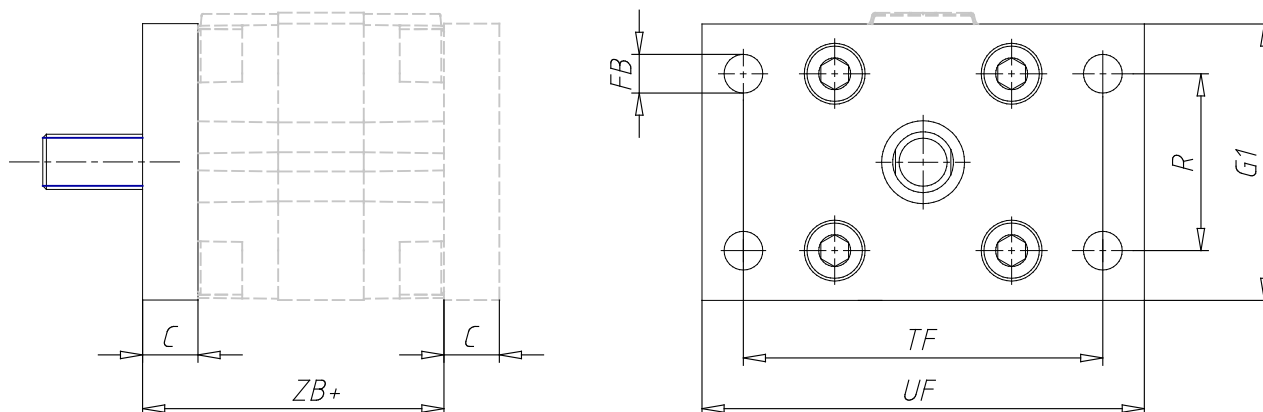

## Rear and front flange - Mod. D- E

Product code: D-E-31-40

Datasheet creation date: 07/03/2025 15:57

Check the most updated document online [click here](#)

### DIMENSIONS

<b>C (mm)</b>	10
<b>ZB (mm)</b>	55.5
<b>TF (mm)</b>	82
<b>R (mm)</b>	36
<b>UF (mm)</b>	102
<b>G1 (mm)</b>	60
<b>Ø FB (mm)</b>	9.0