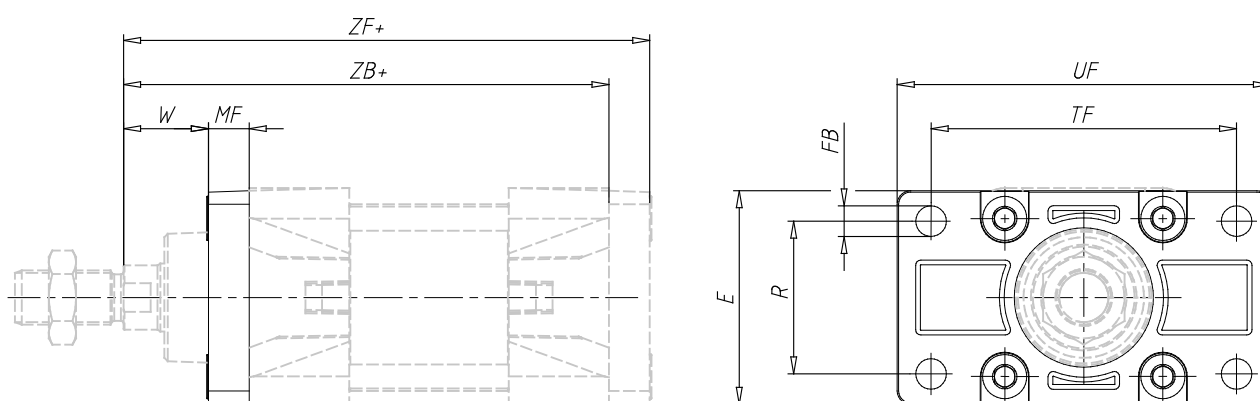

Front and rear flange - Mod. D-E

Product code: D-E-41-100

Datasheet creation date: 07/03/2025 16:02

Check the most updated document online [click here](#)

■ TECHNICAL DATA

Mod.	D-E-41-100
------	------------

Front and rear flange - Mod. D-E

Product code: D-E-41-100

DIMENSIONS

W (mm)	35
MF (mm)	16
ZB (mm)	189
TF (mm)	150
R (mm)	75
UF (mm)	176
E (mm)	115
FB H13 (mm)	14.0
ZF (mm)	205
torque force	22 Nm
PF	1