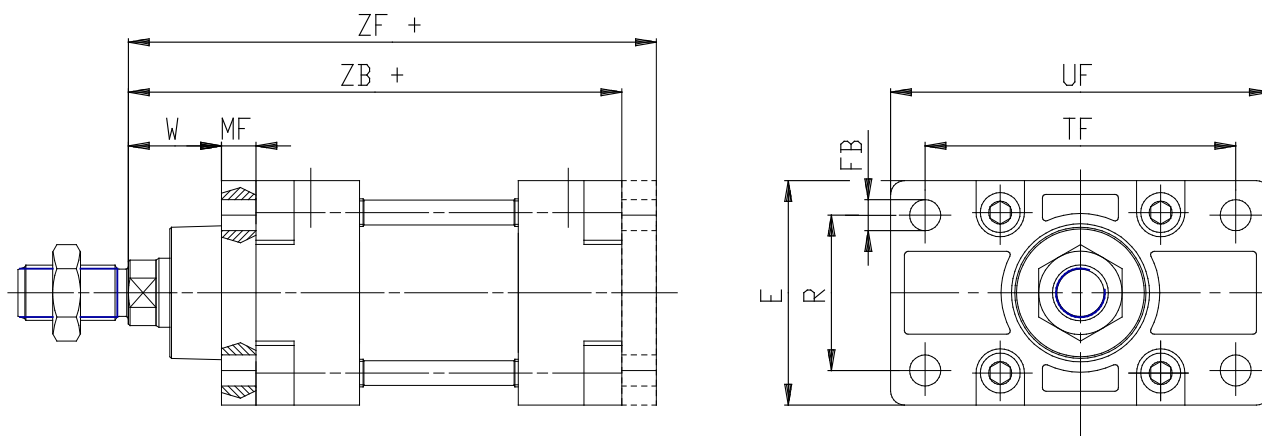

## Front and rear flange - Mod. D-E\_40

Product code: D-E-41-320

Datasheet creation date: 07/03/2025 15:58

Check the most updated document online [click here](#)

### TECHNICAL DATA

Mod.	D-E-41-320
------	------------

### DIMENSIONS

<b>W (mm)</b>	90
<b>MF (mm)</b>	30
<b>ZB (mm)</b>	340
<b>TF (mm)</b>	400
<b>R (mm)</b>	200
<b>UF (mm)</b>	470
<b>E (mm)</b>	334
<b>FB (mm)</b>	33
<b>ZF (mm)</b>	370